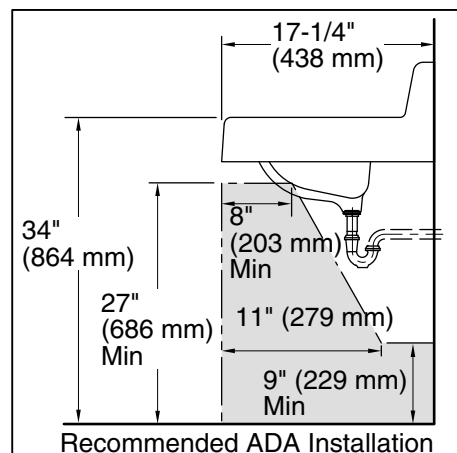

## Features

- Made from premium materials that withstand high-volume usage
- 19" (483 mm) x 17" (432 mm)
- 4" center drilling

### Technical Information

All product dimensions are nominal.

Basin configuration:	Single Bowl
Center(s):	4" (102 mm)
Bowl area (Only):	Length: 15" (381 mm) Width: 10" (254 mm) Water depth: 5" (127 mm)
With overflow:	Yes
Number of deck holes:	3
Faucet hole(s):	1-1/4" (32 mm)
Drain hole:	1-3/4" (44 mm)