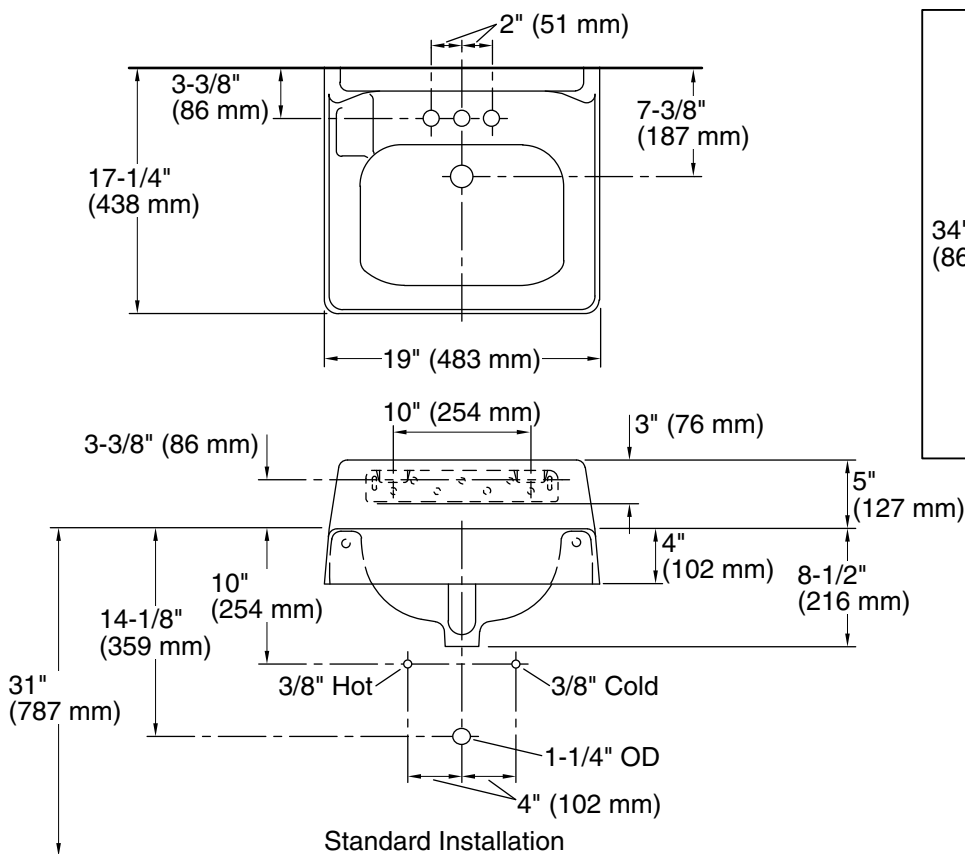

## Features

- Made from premium materials that withstand high-volume usage
- 19" (483 mm) x 17" (432 mm)
- 4" center drilling

### Technical Information

All product dimensions are nominal.

Basin configuration:	Single Bowl
Center(s):	4" (102 mm)
Bowl area (Only):	Length: 15" (381 mm) Width: 10" (254 mm) Water depth: 5" (127 mm)
With overflow:	Yes
Number of deck holes:	3
Faucet hole(s):	1-1/4" (32 mm)
Drain hole:	1-3/4" (44 mm)