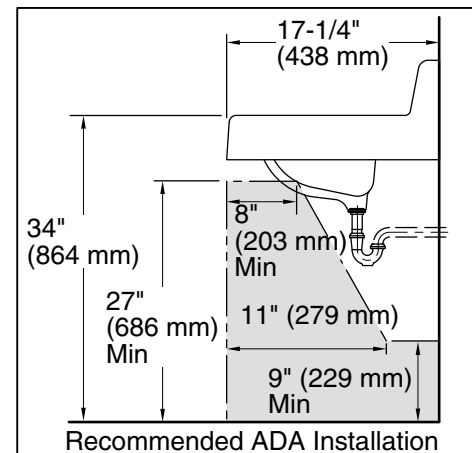

## Features

- Made from premium materials that withstand high-volume usage
- 19" (483 mm) x 17" (432 mm)
- 4" center drilling

### Technical Information

All product dimensions are nominal.

Bowl configuration:	Single Bowl
Center(s):	4
Bowl area (Only):	Length: 15" (381 mm) Width: 10" (254 mm) Water depth: 5" (127 mm)
With overflow:	Yes
Number of deck holes:	3
Faucet hole spacing:	4" (102 mm)
Faucet hole(s):	1-1/4" (32 mm)
Drain hole:	1-3/4" (44 mm)