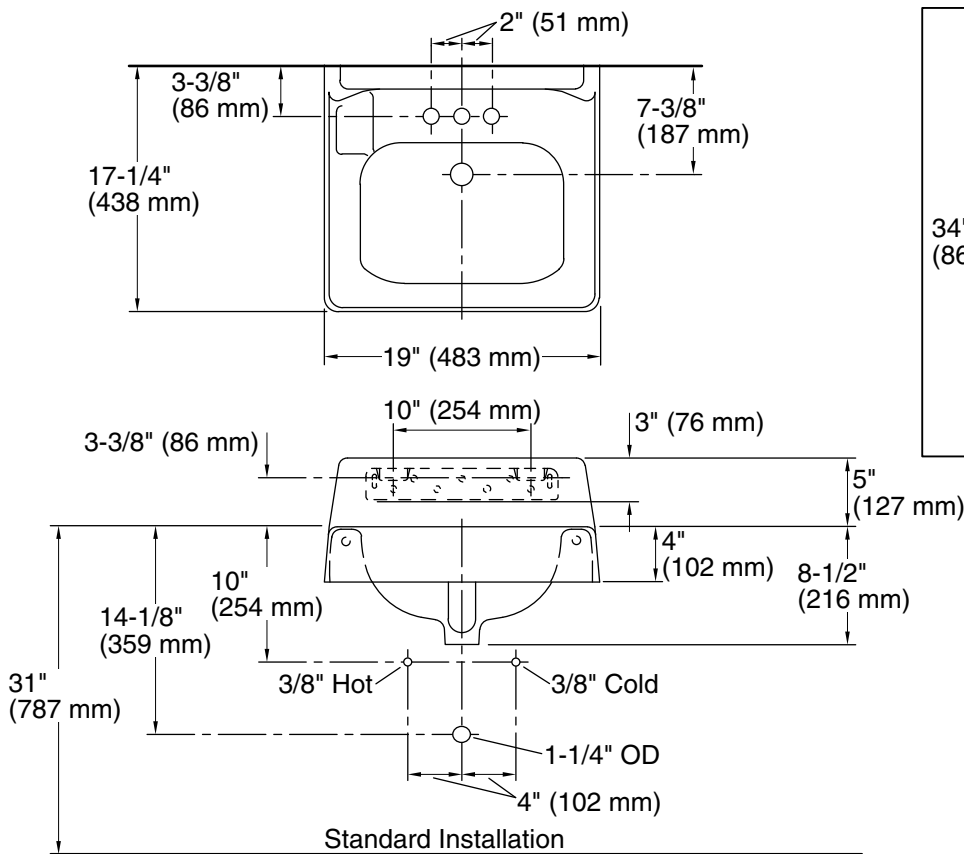

## Features

- Made from premium materials that withstand high-volume usage
- 19" (483 mm) x 17" (432 mm)
- 4" center drilling

### Technical Information

All product dimensions are nominal.

Bowl configuration:	Single Bowl
Center(s):	4
Bowl area (Only):	Length: 15" (381 mm) Width: 10" (254 mm) Water depth: 5" (127 mm)
With overflow:	Yes
Number of deck holes:	3
Faucet hole spacing:	4" (102 mm)
Faucet hole(s):	1-1/4" (32 mm)
Drain hole:	1-3/4" (44 mm)