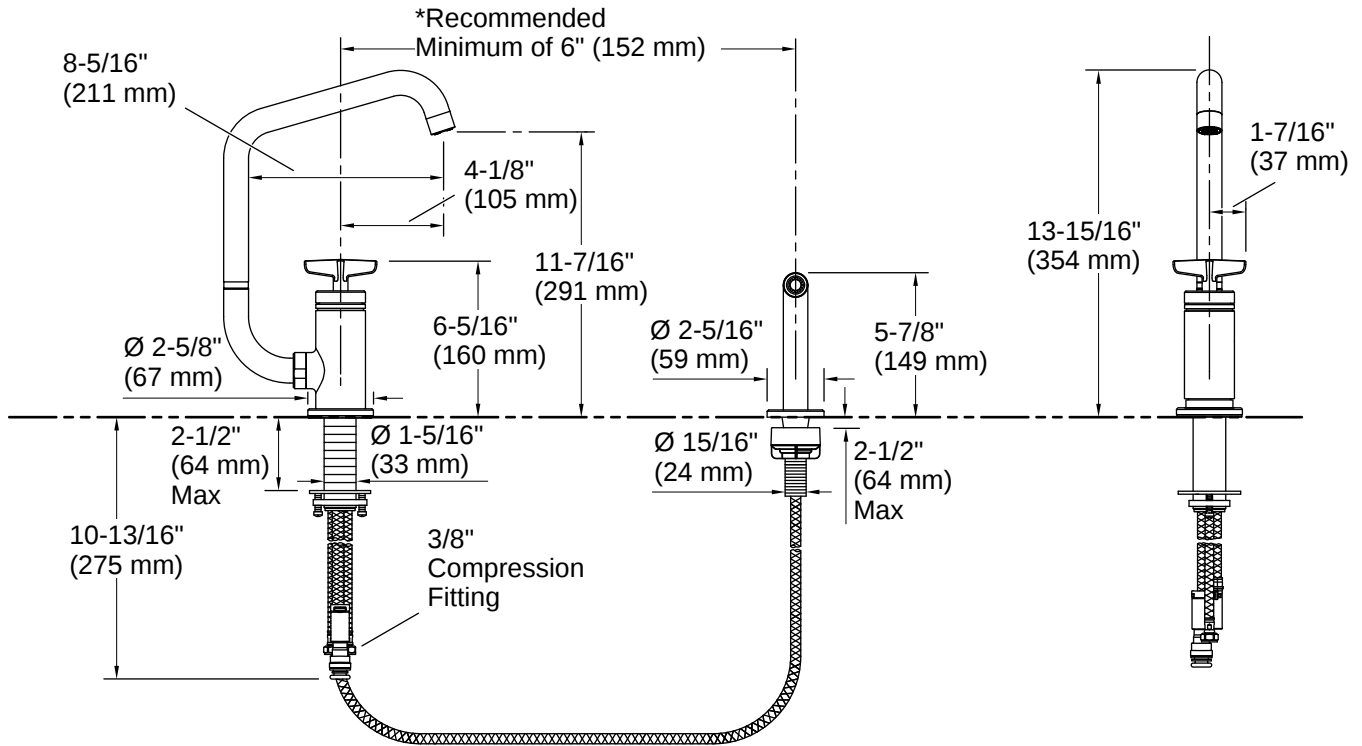

### Spout

Spout Reach: 8-5/16" (212 mm)

## Installation

- Two-hole installation
- Flexible supply lines simplify installation