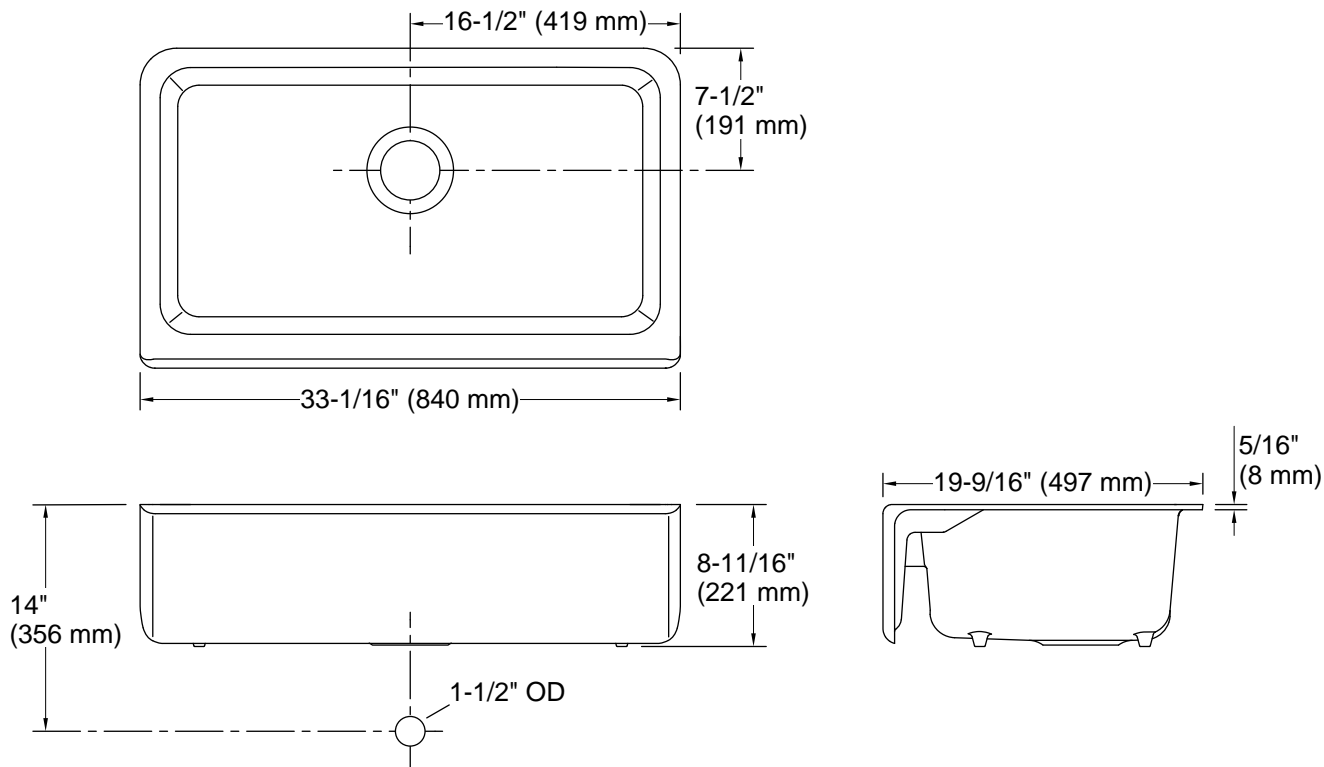

Features

- Fits minimum 36" (914 mm) apron sink base cabinet
- Single bowl
- 8" (203 mm) depth
- Integral apron
- Sink drain with strainer sold separately
- No faucet holes; requires wall- or counter-mount faucet

Technical Information

All product dimensions are nominal.

Basin configuration: Single Bowl

Center(s): 8" (203 mm)

Min. base cabinet width: 36" (914 mm)

Bowl area (Only):
 Length: 29-1/2" (749 mm)
 Width: 15-3/8" (390 mm)
 Bowl depth: 8-5/8" (220 mm)
 Water depth: 8" (203 mm)

Drain hole: 3-5/8" (92 mm)

Template: Apron-front, 1463896-7, required, included
 Cabinet, 1465115-7, required, included

Notes

Install this product according to the installation instructions.