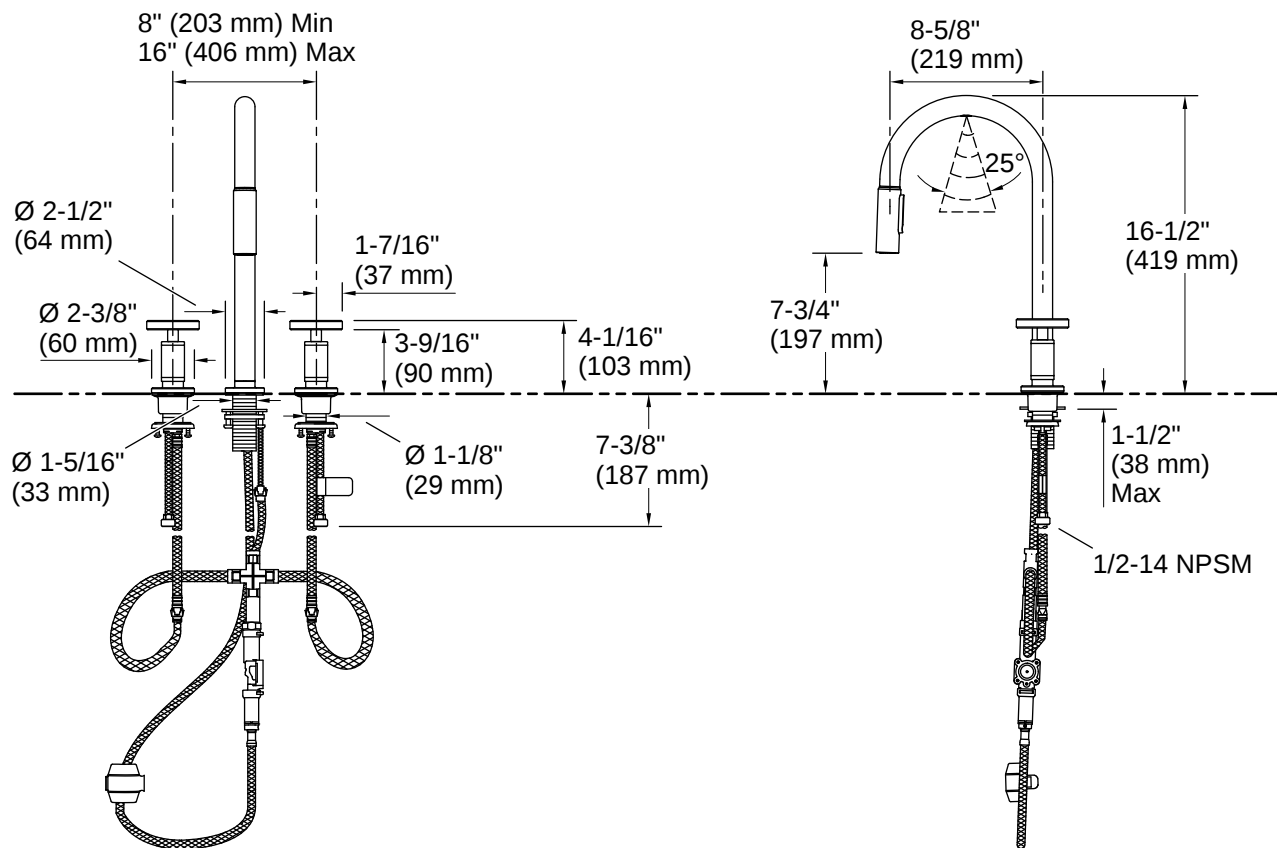

Installation

- Three-hole installation
- Flexible supply lines simplify installation

Installation Notes

Install this product according to the installation instructions.