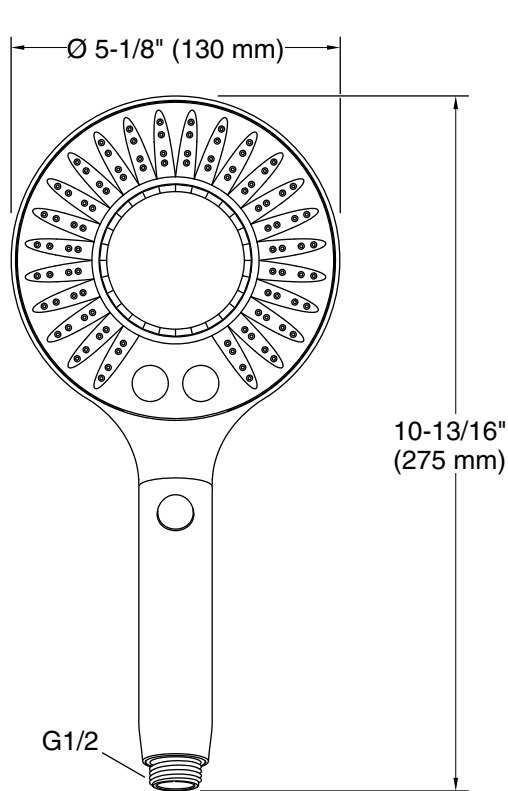

### Recommended Products/Accessories

- K-45982 60" ribbon hose (Qty 2)
- K-98770 Shower Arm Diverter

### Technical Information

All product dimensions are nominal.