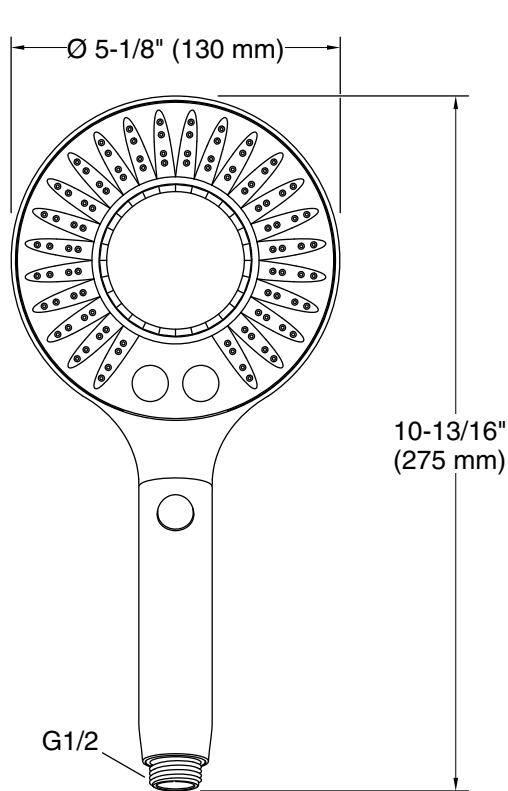

Installation

- Requires shower hose (sold separately)

Recommended Products/Accessories

- K-45982 60" ribbon hose
- K-98770 Shower Arm Diverter

Codes/Standards

ASME A112.18.1/CSA B125.1
DOE - Energy Policy Act 1992
IAPMO Certification

Technical Information

All product dimensions are nominal.

Handshower:

Rated maximum flow: 2.5 gal/min (9.5 l/min)

Notes

For use with automatic compensating valves rated at 1.5 gal/min (5.7 l/min) or less.

Install this product according to the installation guide.