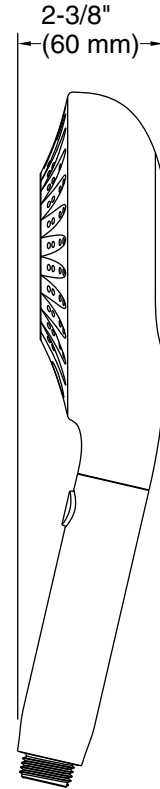

Features

- Multifunction handshower with advanced spray engine provides two spray experiences: full coverage and Microbubble
- Easily transition between sprays with control buttons on sprayface
- Handle extends with the push of a button for washing hard-to-reach areas
- 2.5 gpm (9.5 lpm) maximum flow rate
- Pairs with the K-28683T SpaViva™ grooming device via magnetic connection (sold separately)
- Requires shower hose (sold separately)

- G 1/2 inlet connection

Codes/Standards

Plumbing Standards
GB/T 23447

See website for detailed warranty information.

Available Colors/Finishes

Color tiles intended for reference only.

Color	Code	Description
	CP	Polished Chrome

Technical Information

All product dimensions are nominal.

Drain included: No

Handshower:

Rated maximum flow: 2.5 gal/min (9.5 l/min)

Notes

For use with automatic compensating valves rated at 1.5 gal/min (5.7 l/min) or less.