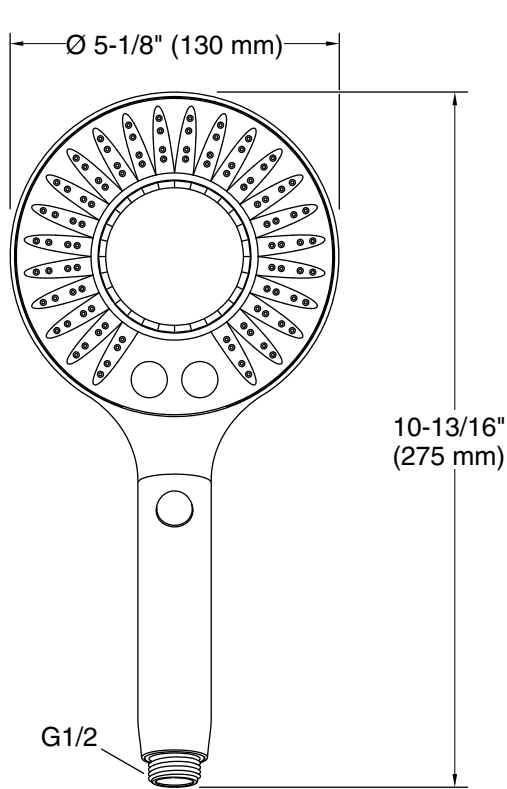

Features

- Multifunction handshower with advanced spray engine provides two spray experiences: full coverage and Microbubble
- Easily transition between sprays with control buttons on sprayface
- Handle extends with the push of a button for washing hard-to-reach areas
- 2.5 gpm (9.5 lpm) maximum flow rate
- Pairs with the K-28683T SpaViva™ grooming device via magnetic connection (sold separately)
- Requires shower hose (sold separately)

- G 1/2 inlet connection

Codes/Standards

Plumbing Standards
GB/T 23447

See website for detailed warranty information.

Available Colors/Finishes

Color tiles intended for reference only.

Color	Code	Description
	CP	Polished Chrome

Technical Information

All product dimensions are nominal.

Drain included: No

Handshower:

Rated maximum flow: 2.5 gal/min (9.5 l/min)

Notes

For use with automatic compensating valves rated at 1.5 gal/min (5.7 l/min) or less.