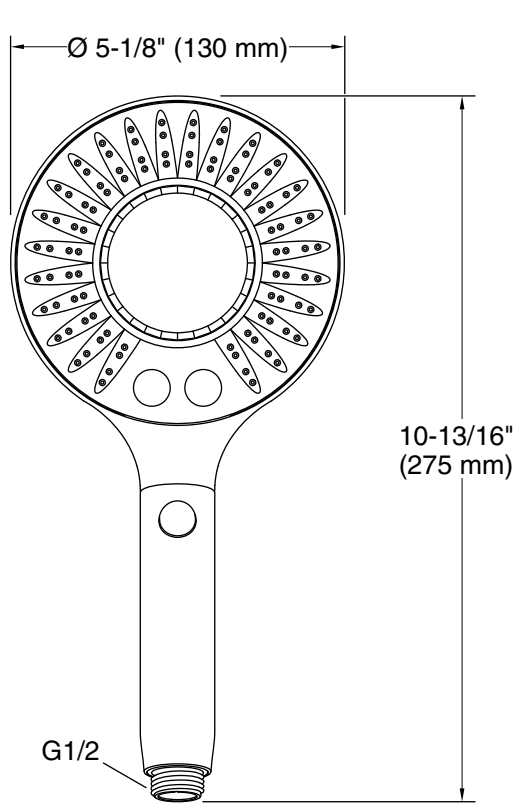

Features

- Multifunction handshower with advanced spray engine provides two spray experiences: full coverage and Microbubble
- Easily transition between sprays with control buttons on sprayface
- Handle extends with the push of a button for washing hard-to-reach areas
- 2.5 gpm (9.5 lpm) maximum flow rate
- Pairs with the K-28683T SpaViva™ grooming device via magnetic connection (sold separately)

- G 1/2 inlet connection
- Requires shower hose (sold separately)

Codes/Standards

Plumbing Standards
GB/T 23447

See website for detailed warranty information.

Technical Information

All product dimensions are nominal.