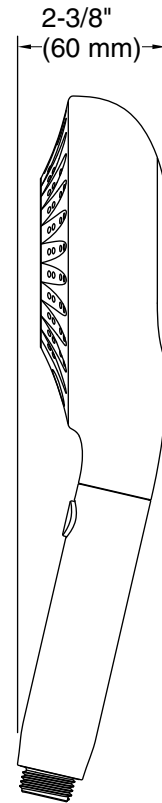

Features

- Multifunction handshower with advanced spray engine provides two spray experiences: full coverage and Microbubble
- Easily transition between sprays with control buttons on sprayface
- Handle extends with the push of a button for washing hard-to-reach areas
- 2.5 gpm (9.5 lpm) maximum flow rate
- Pairs with the K-28683T SpaViva™ grooming device via magnetic connection (sold separately)

Material

- Plastic construction
- KOHLER® finishes resist corrosion and tarnishing

Technology

- Katalyst™ air-induction technology infuses water with air, creating bigger drops for a more powerful spray

Installation

- G 1/2 inlet connection
- Requires shower hose (sold separately)

Codes/Standards

Plumbing Standards
GB/T 23447

See website for detailed warranty information.

Technical Information

All product dimensions are nominal.