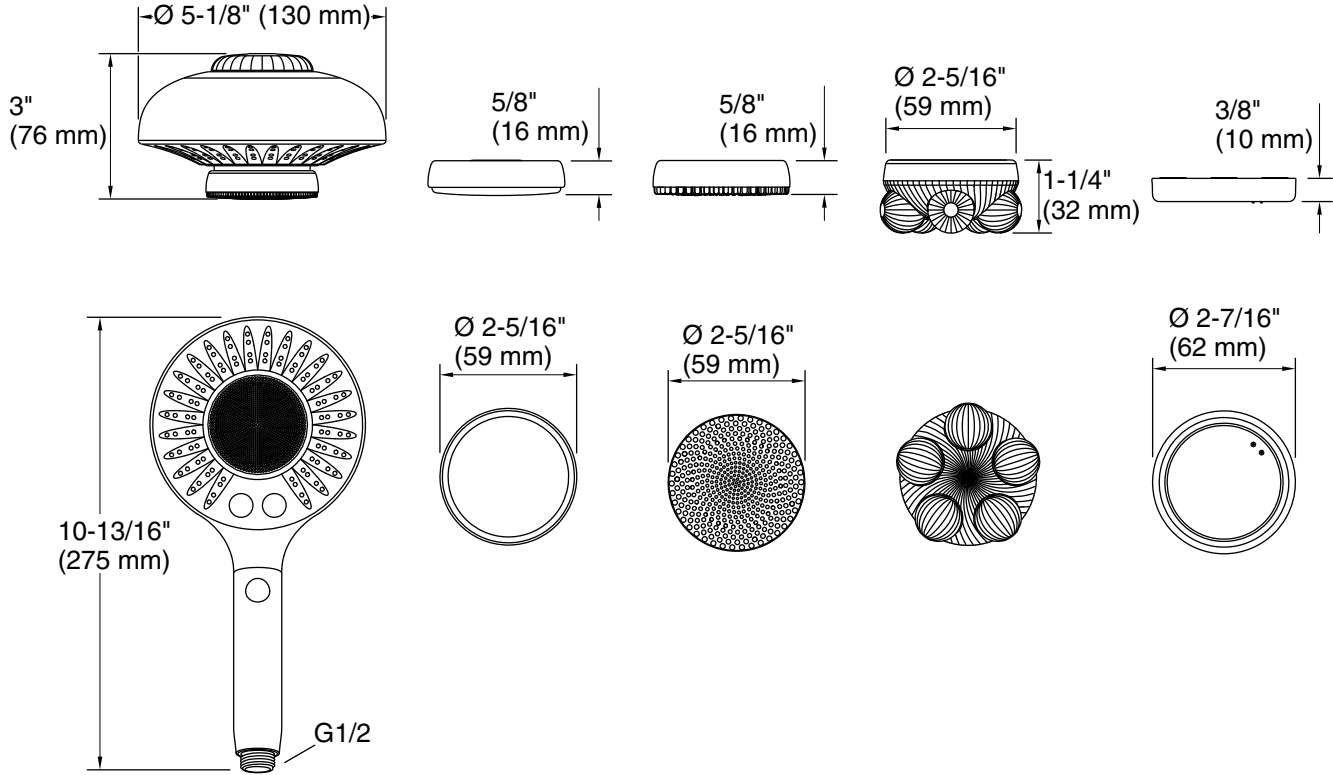

### Included Components

- K-28681-G Two-function handshower, 1.75 gpm
- K-28683 All-in-one cleansing device

## Technical Information

All product dimensions are nominal.