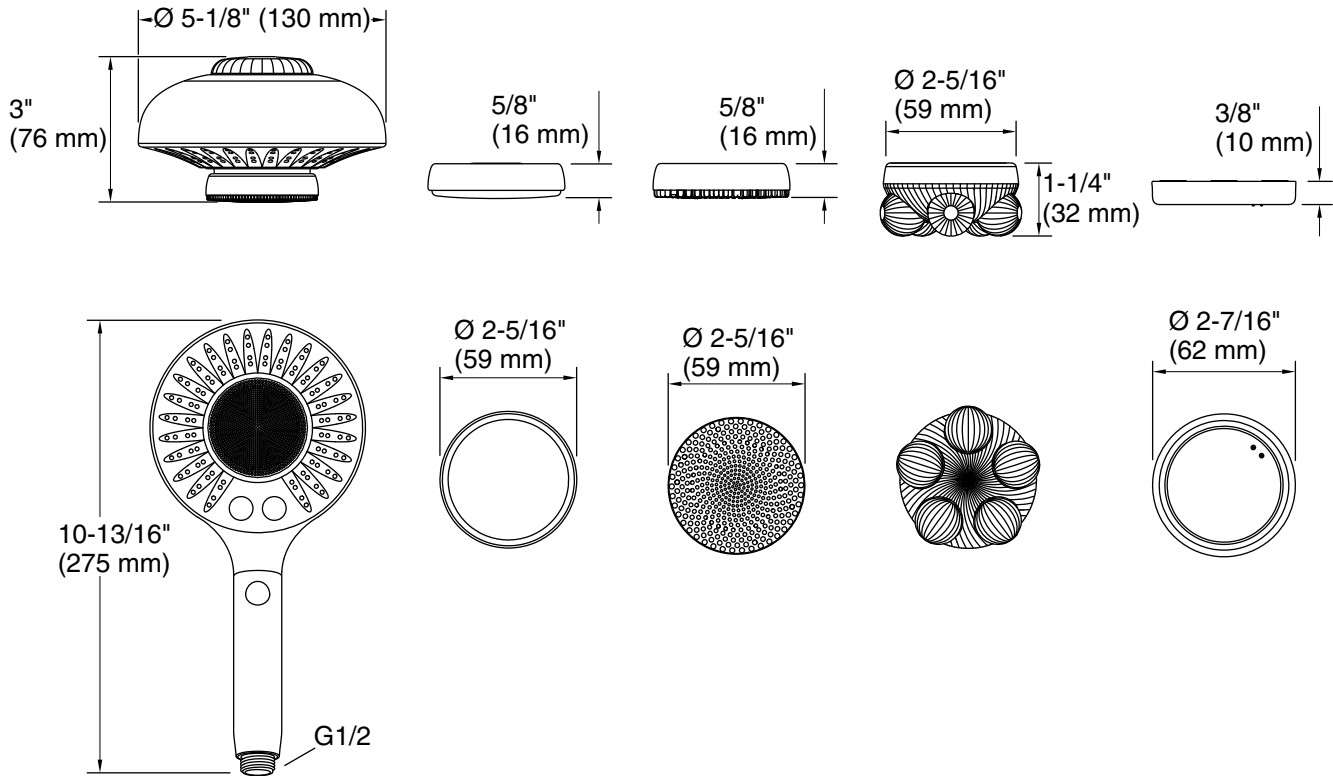

Features

- Multifunction handshower with advanced spray engine provides two spray experiences: Full Coverage with Katalyst technology and MicroBubble
- Full coverage with Katalyst® air-induction technology delivers a drenching spray experience, ideal for rinsing shampoo from hair
- MicroBubble spray infuses tiny bubbles into water to help clean pores and leave skin feeling refreshed
- Easily transition between sprays with control buttons on sprayface
- Handle extends 2-5/8" (67 mm) with push of a button to wash hard-to-reach areas
- 2.5 gpm (9.5 lpm) maximum flow rate
- All-in-one cleansing device features four interchangeable attachments: facial brush, body brush, body scrubber, and body massager
- Facial brush with small, gentle silicone bristles helps to deep-clean pores
- Body brush with full, densely placed silicone bristles tackles larger areas of the body
- Body scrubber with natural stone surface delicately exfoliates to remove dead skin from feet
- Body massager with five pressure-point nodes targets tired muscles
- Three speed settings give you the option to customize your experience with each attachment
- Rechargeable device provides 1-1/2 hours of usage between charges
- Magnetic docking allows cleansing device to be easily detached from handshower for use on its own
- Package Includes handshower, all-in-one cleansing device, four head attachments, charging station with cord
- Shower hose sold separately

Included Components

- K-28681-Y Two-function handshower, 2.5 gpm
- K-28683 All-in-one cleansing device

Codes/Standards

ASME A112.18.1/CSA B125.1
DOE - Energy Policy Act 1992
IAPMO Certification

KOHLER® Faucet Lifetime Limited Warranty

Technical Information

All product dimensions are nominal.

Handshower:

Rated maximum flow: 2.5 gal/min (9.5 l/min)

Notes

Install this product according to the installation guide.