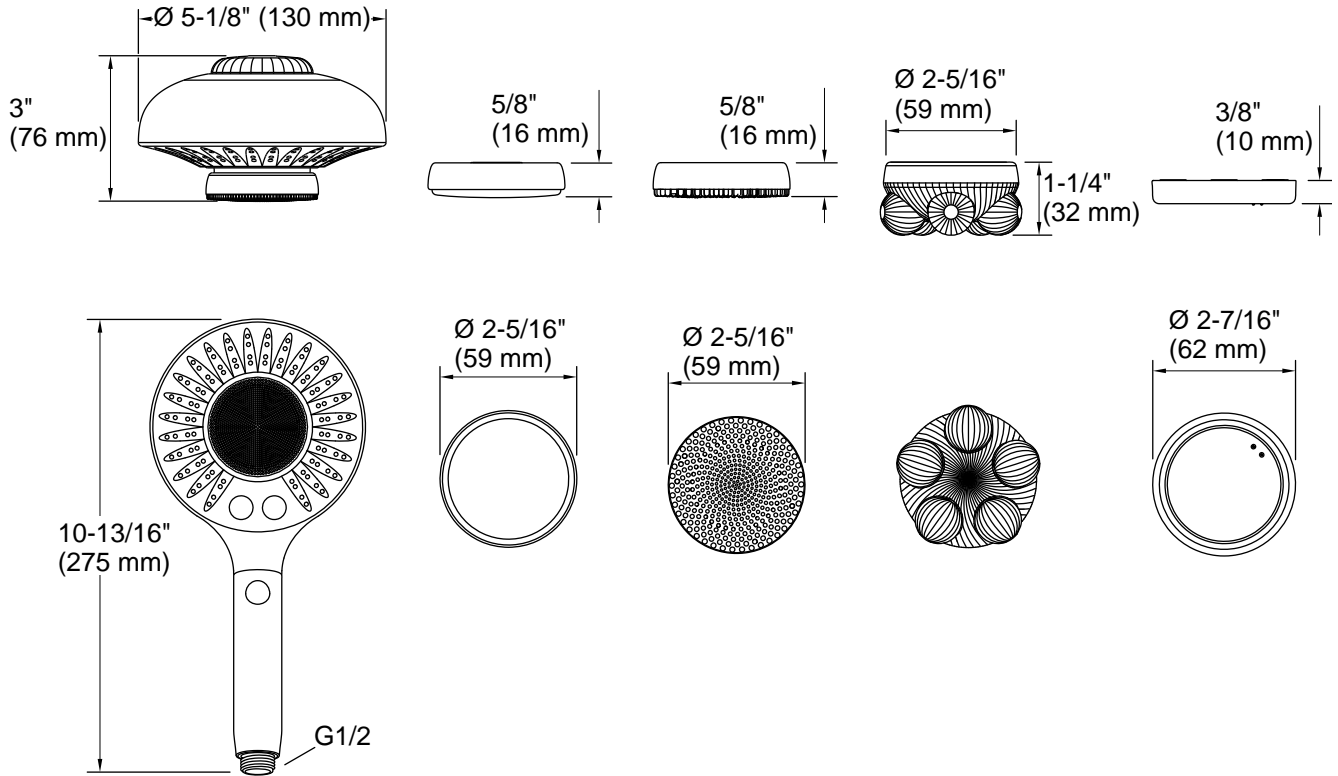

Features

- Multifunction handshower with advanced spray engine provides two spray experiences: full coverage and Microbubble
- Easily transition between sprays with control buttons on sprayface
- Handle extends with the push of a button for washing hard-to-reach areas
- 2.5 gpm (9.5 lpm) maximum flow rate
- Grooming device features four interchangeable attachments: facial brush, body brush, body scrubber, and body massager
- Facial brush with gentle silicone bristles elevates your daily skincare routine
- Body brush with gentle silicone bristles produces a purifying lather for a deep clean
- Body scrubber with natural stone surface delicately exfoliates to remove dead skin from feet
- Body massager with five marble-like pressure points offers targeted relief for tired muscles
- Attachments spin with a push of the rear power button for even more grooming force
- AC-powered operation—no batteries to replace
- 1.5-hour run time when fully charged
- Magnetic connection allows grooming device to be easily detached from showerhead for use on its own
- Requires shower hose (sold separately)

- Includes portable charger
- Can also recharge wirelessly via K-R26901T smart tray (sold separately)
- G 1/2 inlet connection

Included Components

- K-28681T Two-function handshower, 9.5 lpm
- K-28683T All-in-one grooming device

Color	Code	Description
	CP	Polished Chrome
	BL	Matte Black
	RGD	Vibrant Rose Gold

Technical Information

All product dimensions are nominal.

Handshower:

Rated maximum flow: 2.5 gal/min (9.5 l/min)

Notes

Install this product according to the installation guide.