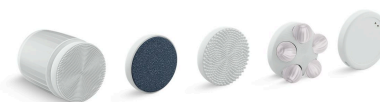

### Features

- Grooming device features four interchangeable attachments: facial brush, body brush, body scrubber, and body massager
- Facial brush with gentle silicone bristles elevates your daily skincare routine
- Body brush with gentle silicone bristles produces a purifying lather for a deep clean
- Body scrubber with natural stone surface delicately exfoliates to remove dead skin from feet
- Body massager with five marble-like pressure points offers targeted relief for tired muscles
- Attachments spin with a push of the rear power button for even more grooming force
- AC-powered operation—no batteries to replace
- 1.5-hour run time when fully charged
- Use on its own or pair with the K-28681T or K-28681T-G SpaViva™ two-function handshower (sold separately)

### Material

- Plastic construction

### Installation

- Magnetic connection with coordinating handshower (sold separately)
- Includes portable charger
- Can also recharge wirelessly via K-R26901T smart tray (sold separately)