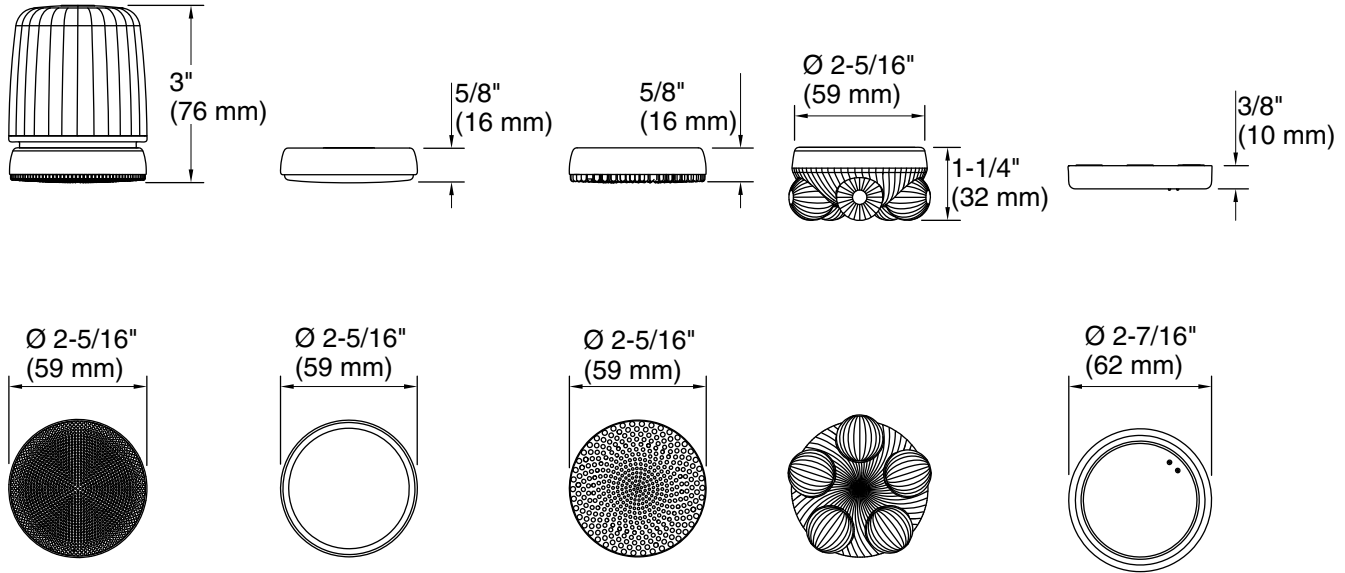

Features

- All-in-one cleansing device features four interchangeable attachments: facial brush, body brush, body scrubber, and body massager
- Facial brush with small, gentle silicone bristles helps to deep-clean pores
- Body brush with full, densely placed silicone bristles tackles larger areas of the body
- Body scrubber with natural stone surface delicately exfoliates to remove dead skin from feet
- Body massager with five pressure-point nodes targets tired muscles
- Three speed settings give you the option to customize your experience with each attachment
- Rechargeable device provides 1-1/2 hours of usage between charges
- Includes charging station
- Use on its own or pair with the K-28681-G or K-28681-Y SpaViva™ two-function handshower (sold separately)

Available Colors/Finishes

Color tiles intended for reference only.

Color	Code	Description
-------	------	-------------

	0	White
	7	Black Black™

Technical Information

All product dimensions are nominal.

Material: Plastic