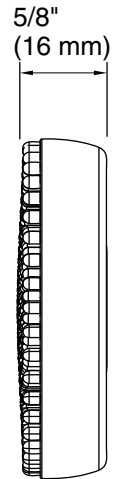

Features

- Facial brush with gentle silicone bristles elevates your daily skincare routine
- Replacement part for K-28683T SpaViva™ grooming device (sold separately)

Material

- Plastic construction

Installation

- Attaches and removes easily

Codes/Standards

Plumbing Standards
QB/T 1560

See website for detailed warranty information.

Technical Information

All product dimensions are nominal.

Material: Plastic

Notes