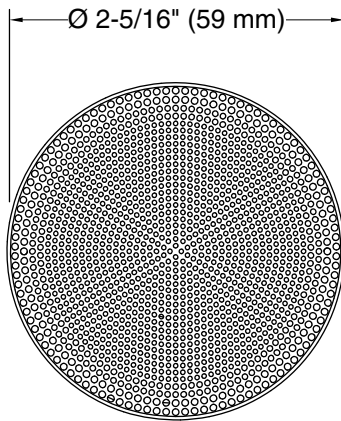

Features

- Facial brush with gentle silicone bristles elevates your daily skincare routine
- Replacement part for K-28683T SpaViva™ grooming device (sold separately)

Material

- Plastic construction

Installation

- Attaches and removes easily

Codes/Standards

Plumbing Standards
QB/T 1560

See website for detailed warranty information.

Technical Information

All product dimensions are nominal.

Material: Plastic

Notes