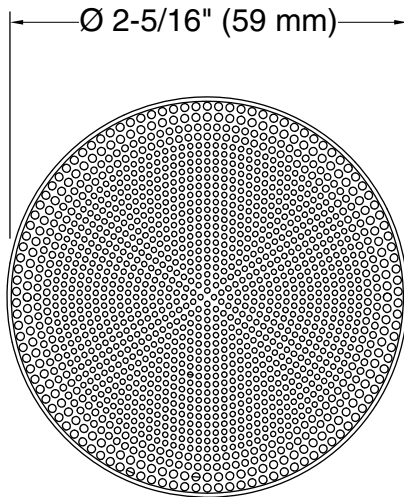

Technical Information

All product dimensions are nominal.

Material: Plastic

Notes

Install this product according to the installation guide.