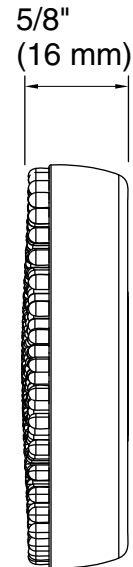

Codes/Standards

None Applicable

KOHLER® One-Year Limited Warranty

See website for detailed warranty information.

Available Colors/Finishes

Color tiles intended for reference only.

Color	Code	Description
	0	White
	7	Black Black™

Technical Information

All product dimensions are nominal.

Material: Plastic

Notes

Install this product according to the installation guide.