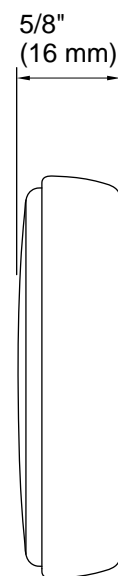

Features

- Body scrubber with natural stone surface delicately exfoliates to remove dead skin from feet
- Replacement part for K-28683T SpaViva™ grooming device (sold separately)

Material

- Plastic construction

Installation

- Attaches and removes easily

Codes/Standards

Plumbing Standards
QB/T 1560

See website for detailed warranty information.

Technical Information

All product dimensions are nominal.

Material: Plastic