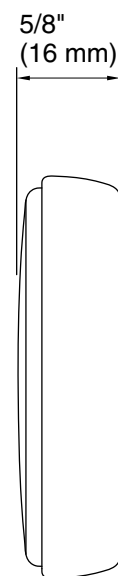

Features

- Body scrubber with natural stone surface delicately exfoliates to remove dead skin from feet
- Replacement part for K-28683T SpaViva™ grooming device (sold separately)

Material

- Plastic construction

Installation

- Attaches and removes easily

Codes/Standards

Plumbing Standards
QB/T 1560

See website for detailed warranty information.

Technical Information

All product dimensions are nominal.

Material: Plastic