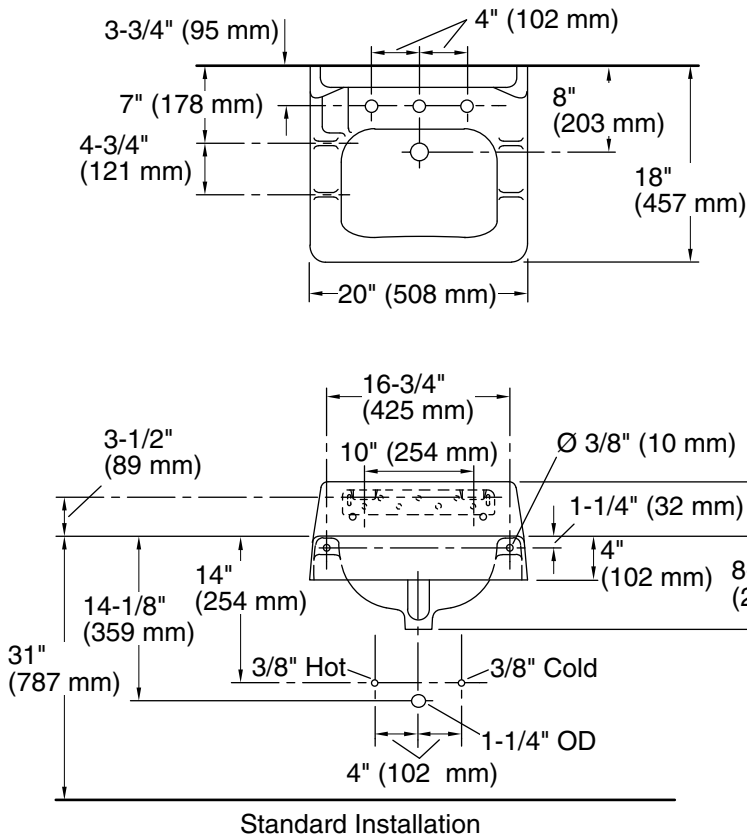

**Hudson™**  
Wall-mount Bathroom Sink  
**K-2868**

**Features**

- Made from premium materials that withstand high-volume usage
- 20" (508 mm) x 18" (457 mm)
- 8" (203 mm) widespread faucet holes
- Lugs for chair carrier

### Technical Information

All product dimensions are nominal.

Basin configuration:	Single Bowl
Center(s):	8" (203 mm)
Bowl area (Only):	Length: 15" (381 mm) Width: 10" (254 mm) Water depth: 5" (127 mm)
Number of deck holes:	3
Faucet hole(s):	1-3/8" (35 mm)
Drain hole:	1-3/4" (44 mm)