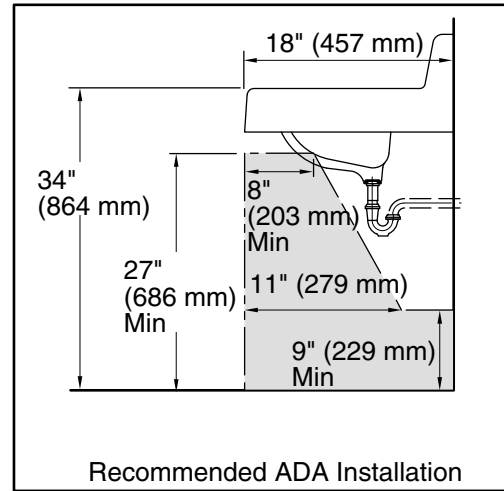

**Hudson™**  
Wall-mount Bathroom Sink  
**K-2868**

**Features**

- Made from premium materials that withstand high-volume usage
- 20" (508 mm) x 18" (457 mm)
- 8" (203 mm) widespread faucet holes
- Lugs for chair carrier

### Technical Information

All product dimensions are nominal.

Basin configuration:	Single Bowl
Center(s):	8" (203 mm)
Bowl area (Only):	Length: 15" (381 mm) Width: 10" (254 mm) Water depth: 5" (127 mm)
Number of deck holes:	3
Faucet hole(s):	1-3/8" (35 mm)
Drain hole:	1-3/4" (44 mm)