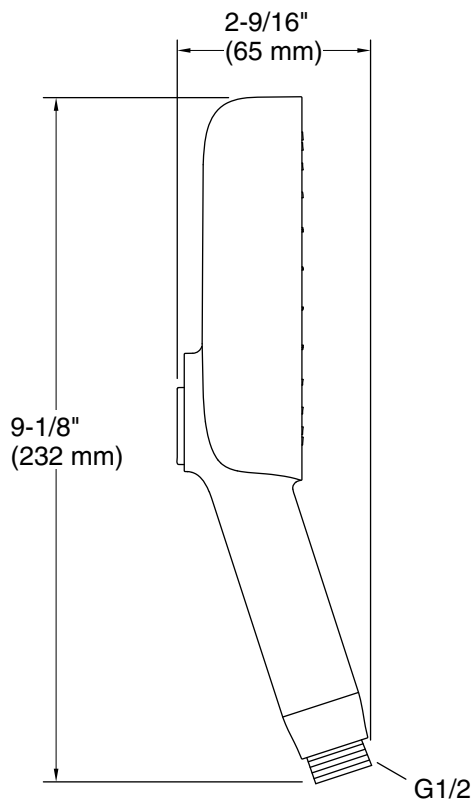

Technical Information

All product dimensions are nominal.

Drain included: No

Handshower:

Rated maximum flow: 2.5 gal/min (9.5 l/min)

Notes

Install this product according to the installation guide.