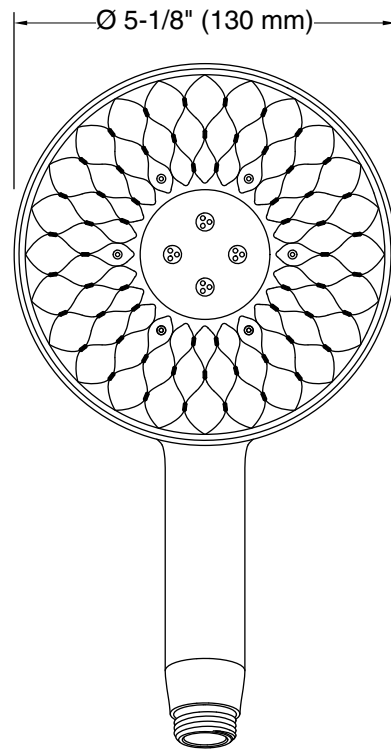

Technical Information

All product dimensions are nominal.

Drain included: No

Handshower:

Rated maximum flow: 2.5 gal/min (9.5 l/min)

Notes

Install this product according to the installation guide.