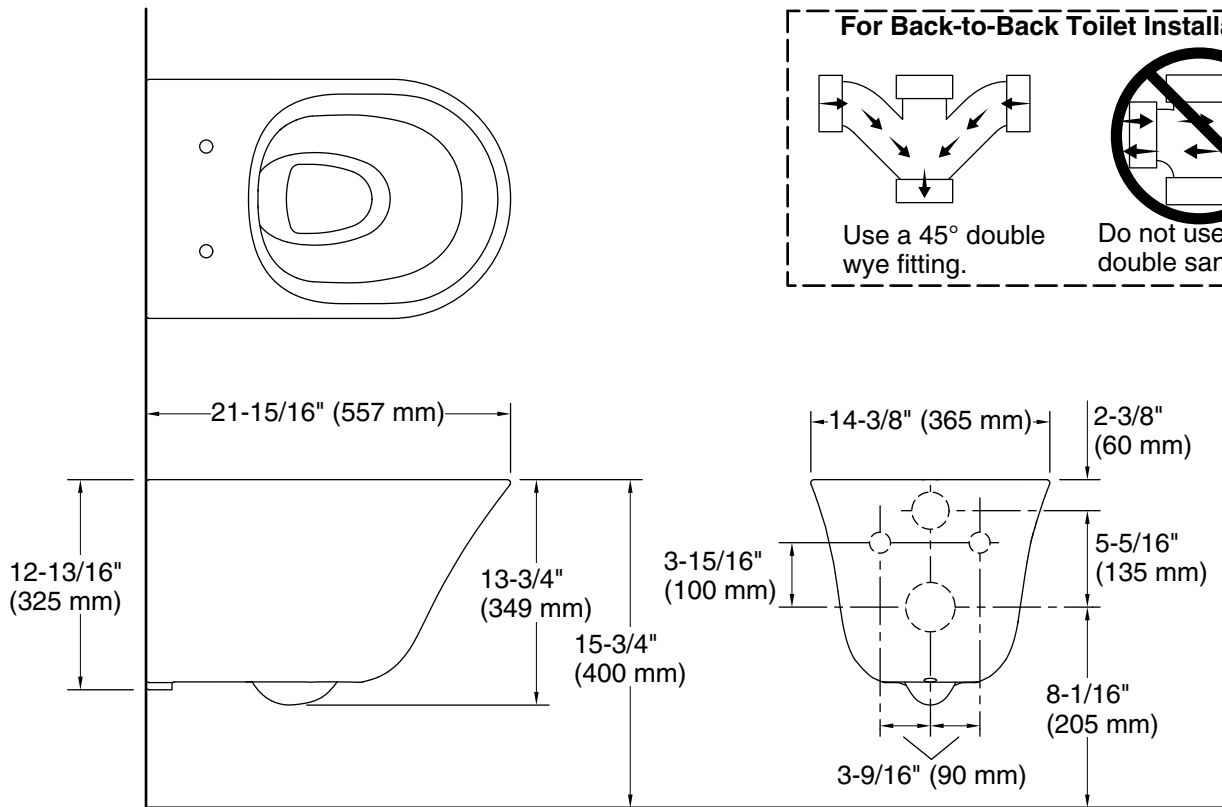

KOHLER VIVE®

Wall-hung round-front toilet with skirted trapway,
dual-flush
K-28780IN

Features

- Wall-hung toilet bowl
- Round-front bowl offers an ideal solution for smaller bathrooms and powder rooms
- Rim-to-floor height: 15-3/4" (400 mm)
- Dual-flush offers a choice of .53 or 1.06 gpf (2.0 or 4.0 lpf)
- 2-9/16" (65 mm) fully glazed trapway
- Skirted trapway and rimless design simplify cleaning
- Requires in-wall tank and carrier system, and flush actuator plate (sold separately)

Installation

- Standard 12" (305 mm) rough-in
- Seat and supply line sold separately

Recommended Products/Accessories

1213309 M12 Rack Bolts

Codes/Standards

None Applicable

KOHLER® India Vitreous and bathing Product Limited Warranty

2-15-2026 19:55 - IN

THE BOLD LOOK
OF **KOHLER**®

Technical Information

All product dimensions are nominal.

Toilet type: Wall-hung
Waste Outlet: Wall
Trap passageway: 2-9/16" (66 mm)
Rim to water surface: 8-5/8" (219 mm)