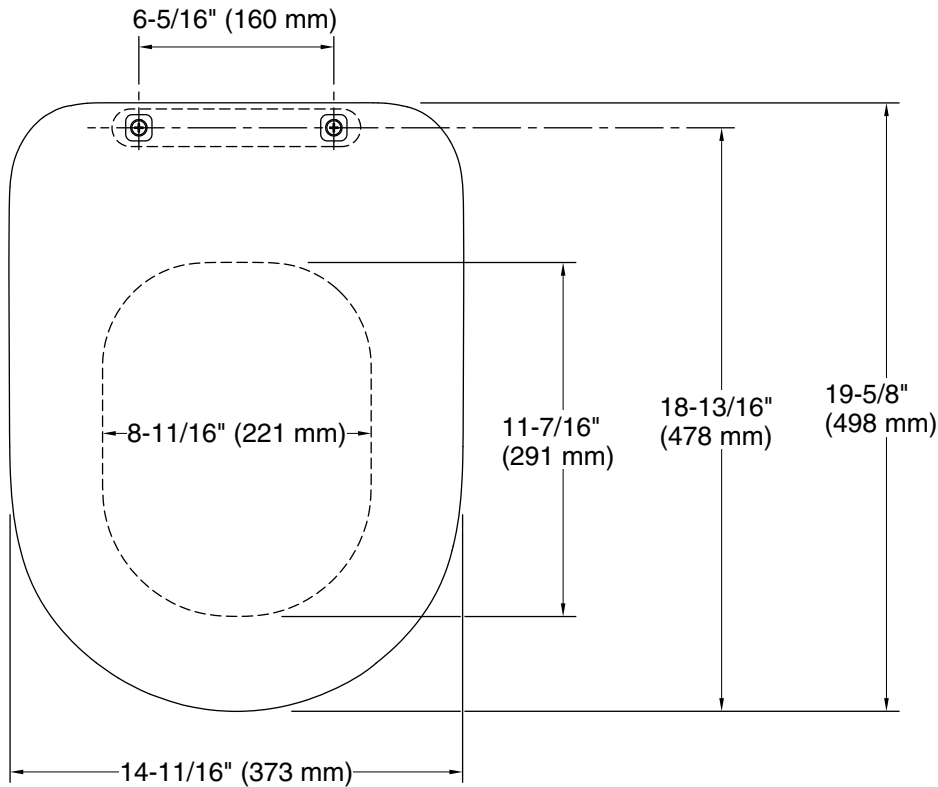

### Technical Information

All product dimensions are nominal.

Seat shape type: Round-front  
Seat front type: Closed-front  
Seat hinge type: Check  
Seat-mounting holes: 6-5/16" (160 mm)