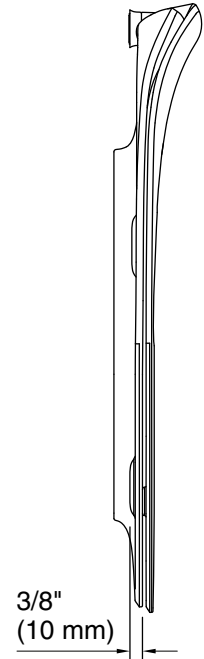

**KOHLER VIVE®**  
Quiet-Close™ round-front toilet seat  
**K-28781IN**

**Features**

- Round-front seat with lid
- Slim seat design creates a sleek look
- Quiet-Close™ functionality to prevent seat from slamming
- Quick-Release™ functionality allows seat to be removed easily from toilet for convenient cleaning
- Quick-Attach™ hardware for fast and secure installation
- Grip-Tight bumpers hold seat firmly in place
- For use with KOHLER VIVE round-front toilets (sold separately)

### Technical Information

All product dimensions are nominal.

Seat shape type: Round-front  
Seat front type: Closed-front  
Seat hinge type: Check  
Seat-mounting holes: 6-5/16" (160 mm)