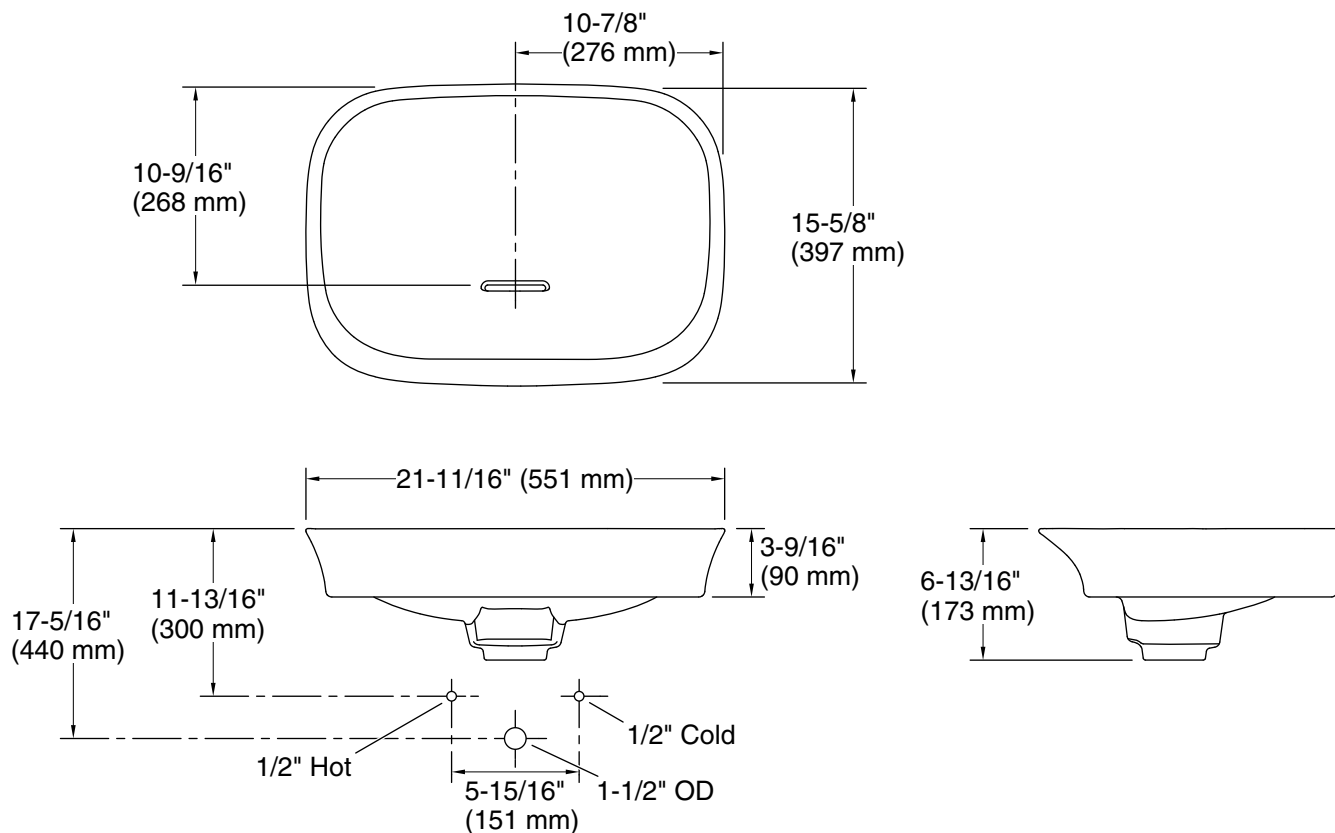

Features

- Rectangular basin with rounded corners
- Sleek and contemporary design
- Unique front slotted drain creates a sleek look
- Hidden drain connector maintains design continuity
- Without overflow
- No faucet holes; requires wall- or tall counter-mount faucet

Material

- Vitreous china

Installation

- Semi-recessed vessel
- Drops partially below vanity top; requires countertop cutout

Codes/Standards

None Applicable

KOHLER® India Vitreous and bathing Product Limited Warranty

See website for detailed warranty information.

Available Colors/Finishes

Color tiles intended for reference only.

Color	Code	Description
	0	White
	7	Black Black™

DGS

Technical Information

All product dimensions are nominal.

Bowl configuration: High-low
 Min. base cabinet width: 22" (559 mm)
 With overflow: No
 Drain hole: 2-1/4" (57 mm)

Notes

Install this product according to the installation instructions.

NOTICE: Countertop manufacturer or cutter must use the cut-out template provided with the product, or a current one provided by Kohler Co. (call 1-800-4KOHLER). Kohler Co. is not responsible for cutout errors when the incorrect cut-out template is used.