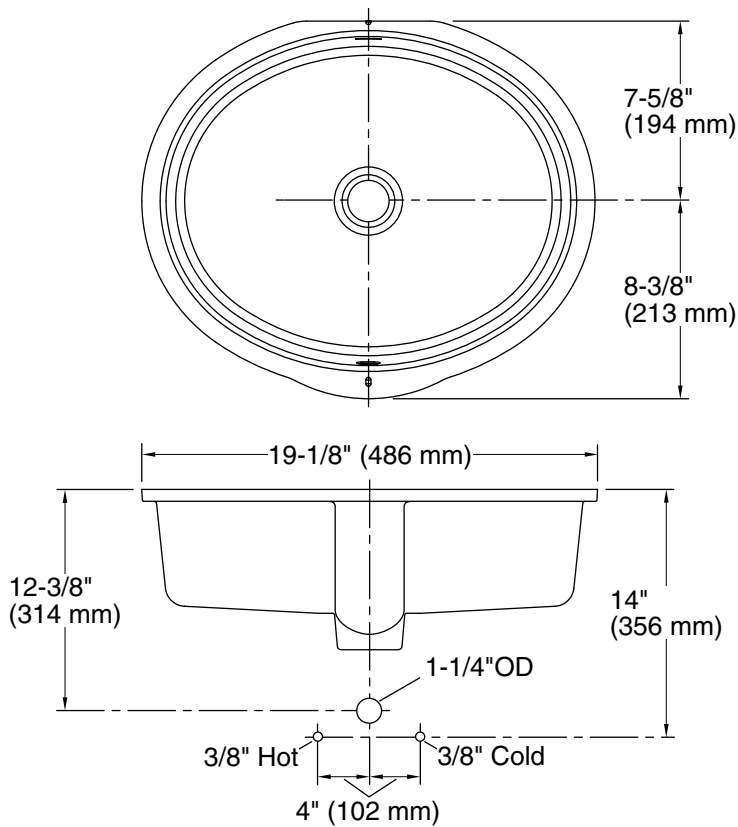

Features

- Geometric oval basin with vertical sides
- Overflow drain
- No faucet holes; requires wall- or counter-mount faucet
- Fits standard 14" x 17" (356 x 432 mm) countertop cutout

Material

- Vitreous china

Color	Code	Description
	0	White
	96	Biscuit
	NY	Dune
	95	Ice™ Grey
	58	Thunder™ Grey
	7	Black Black™

Technical Information

All product dimensions are nominal.

- Bowl configuration: Single Bowl
- Bowl area (Only): Length: 17" (432 mm)
 Width: 14" (356 mm)
 Water depth: 3-1/8" (79 mm)
- With overflow: Yes
- Drain hole: 1-3/4" (44 mm)
- Template: 1151011-7, required, not included