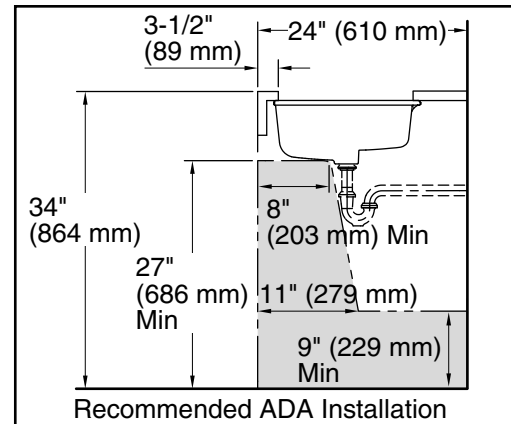

Features

- Geometric oval basin with vertical sides
- Overflow drain
- No faucet holes; requires wall- or counter-mount faucet
- Fits standard 14" x 17" (356 x 432 mm) countertop cutout

Material

- Vitreous china

Color	Code	Description
	0	White
	96	Biscuit
	NY	Dune
	95	Ice™ Grey
	58	Thunder™ Grey
	7	Black Black™

Technical Information

All product dimensions are nominal.

- Bowl configuration: Single Bowl
- Bowl area (Only): Length: 17" (432 mm)
 Width: 14" (356 mm)
 Water depth: 3-1/8" (79 mm)
- With overflow: Yes
- Drain hole: 1-3/4" (44 mm)
- Template: 1151011-7, required, not included