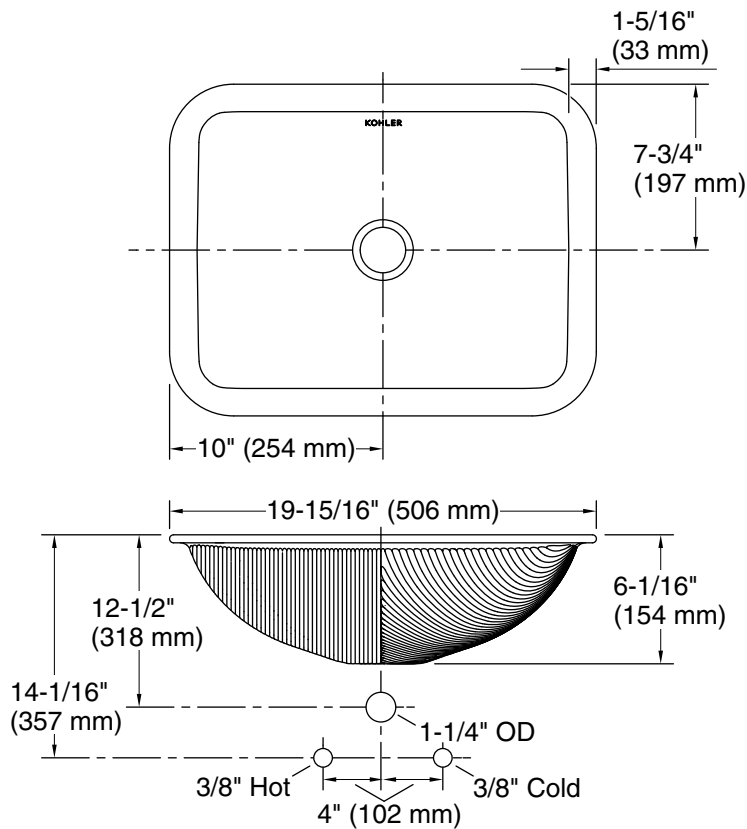

Technical Information

All product dimensions are nominal.

Basin configuration: Single Bowl

Min. base cabinet width: 13" (330 mm)

Bowl area (Only): Length: 17-3/8" (441 mm)
Width: 13" (330 mm)
Bowl depth: 5-5/16" (135 mm)
Water depth: 5-5/16" (135 mm)

With overflow: No

Drain hole: 1-11/16" (43 mm)

Template: Undermount, 1281904-7, required, included

Notes

Install this product according to the installation instructions.

ADA compliant when installed to the specific requirements of these regulations.