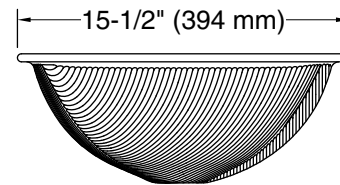

## Technical Information

All product dimensions are nominal.

Basin configuration: Single Bowl

Min. base cabinet width: 13" (330 mm)

Bowl area (Only): Length: 17-3/8" (441 mm)  
 Width: 13" (330 mm)  
 Bowl depth: 5-5/16" (135 mm)  
 Water depth: 5-5/16" (135 mm)