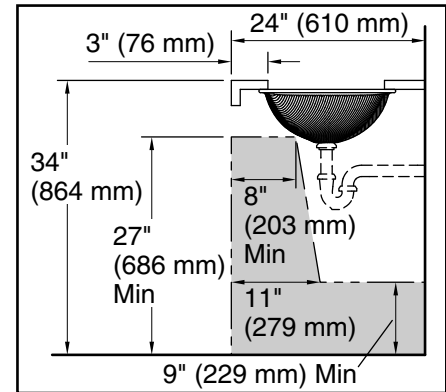

Technical Information

All product dimensions are nominal.

Basin configuration: Single Bowl

Min. base cabinet width: 13" (330 mm)

Bowl area (Only): Length: 17-3/8" (441 mm)
Width: 13" (330 mm)
Bowl depth: 5-5/16" (135 mm)
Water depth: 5-5/16" (135 mm)

With overflow: No

Drain hole: 1-11/16" (43 mm)

Template: Undermount, 1281904-7, required, included

Notes

Install this product according to the installation instructions.

ADA compliant when installed to the specific requirements of these regulations.