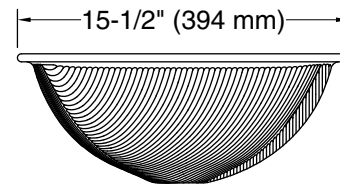

Technical Information

All product dimensions are nominal.

Basin configuration: Single Bowl

Min. base cabinet width: 13" (330 mm)

Bowl area (Only): Length: 17-3/8" (441 mm)
Width: 13" (330 mm)
Bowl depth: 5-5/16" (135 mm)
Water depth: 5-5/16" (135 mm)