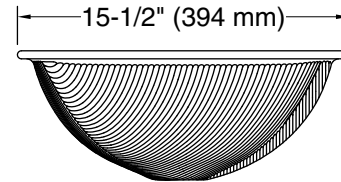

B11	Ice
-----	-----

Recommended ADA Installation

Technical Information

All product dimensions are nominal.

Basin configuration: Single Bowl

Min. base cabinet width: 13" (330 mm)

Bowl area (Only): Length: 17-3/8" (441 mm)
 Width: 13" (330 mm)
 Bowl depth: 5-5/16" (135 mm)
 Water depth: 5-5/16" (135 mm)