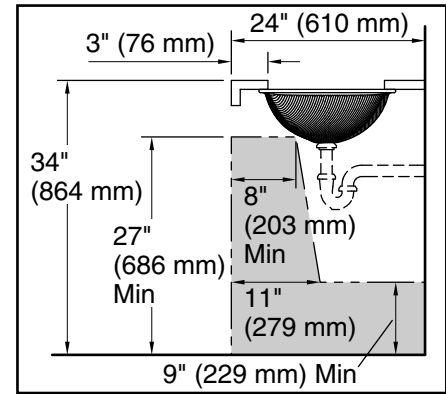

B11	Ice
-----	-----

Recommended ADA Installation

Technical Information

All product dimensions are nominal.

Basin configuration: Single Bowl

Min. base cabinet width: 13" (330 mm)

Bowl area (Only): Length: 17-3/8" (441 mm)
 Width: 13" (330 mm)
 Bowl depth: 5-5/16" (135 mm)
 Water depth: 5-5/16" (135 mm)