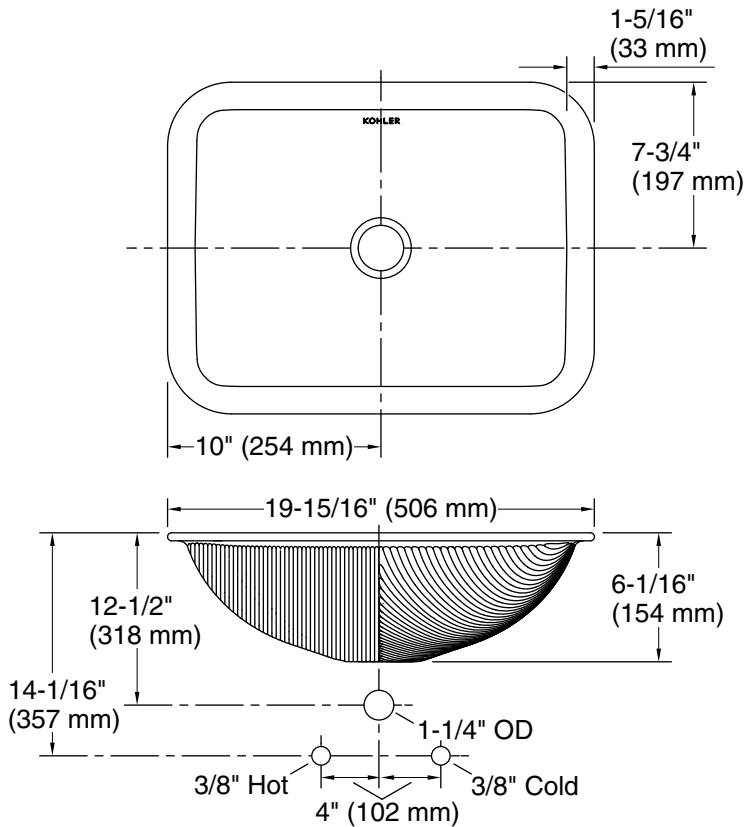

B11	Ice
-----	-----

Recommended ADA Installation

Technical Information

All product dimensions are nominal.

Basin configuration: Single Bowl

Min. base cabinet width: 13" (330 mm)

Bowl area (Only): Length: 17-3/8" (441 mm)
 Width: 13" (330 mm)
 Bowl depth: 5-5/16" (135 mm)
 Water depth: 5-5/16" (135 mm)

With overflow: No

Drain hole: 1-11/16" (43 mm)

Template: Undermount, 1281904-7, required, included

Notes

Install this product according to the installation instructions.

ADA compliant when installed to the specific requirements of these regulations.