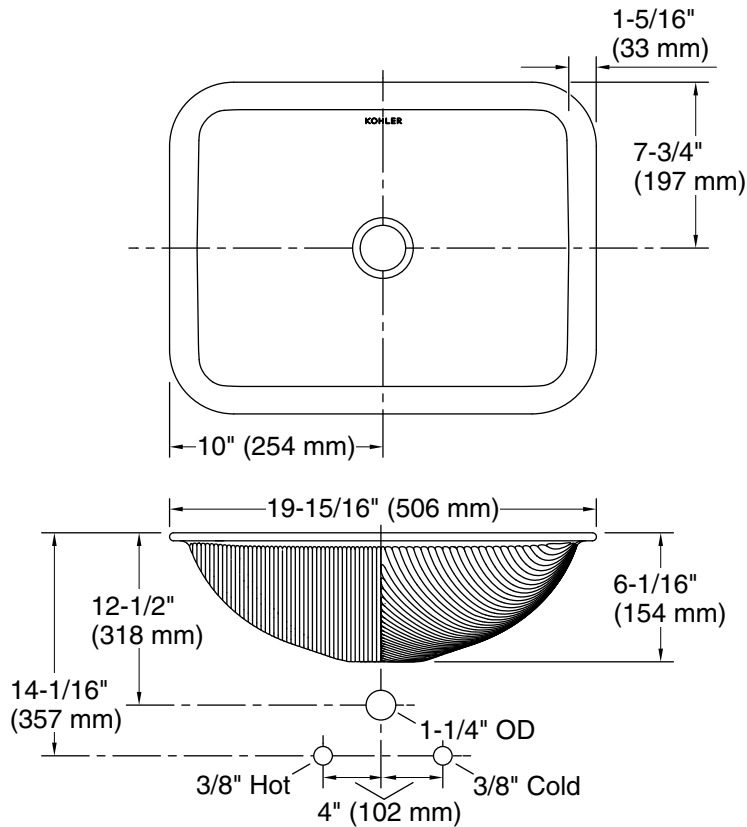

Recommended ADA Installation