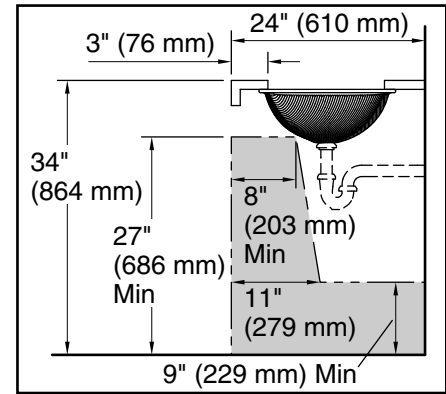

Recommended ADA Installation