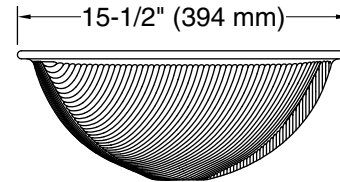

Technical Information

All product dimensions are nominal.

Basin configuration: Single Bowl

Min. base cabinet width: 13" (330 mm)

Bowl area (Only): Length: 17-3/8" (441 mm)
 Width: 13" (330 mm)
 Bowl depth: 5-5/16" (135 mm)
 Water depth: 5-5/16" (135 mm)