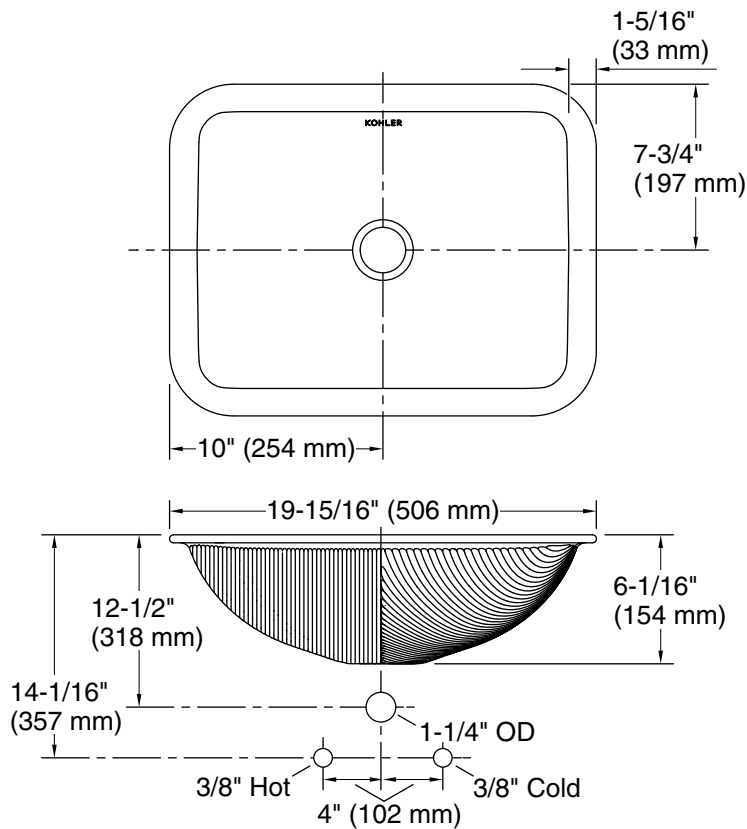

Recommended ADA Installation

Technical Information

All product dimensions are nominal.

Basin configuration: Single Bowl

Min. base cabinet width: 13" (330 mm)

Bowl area (Only): Length: 17-3/8" (441 mm)
 Width: 13" (330 mm)
 Bowl depth: 5-5/16" (135 mm)
 Water depth: 5-5/16" (135 mm)

With overflow: No

Drain hole: 1-11/16" (43 mm)

Template: Undermount, 1281904-7, required, included

Notes

Install this product according to the installation instructions.

ADA compliant when installed to the specific requirements of these regulations.