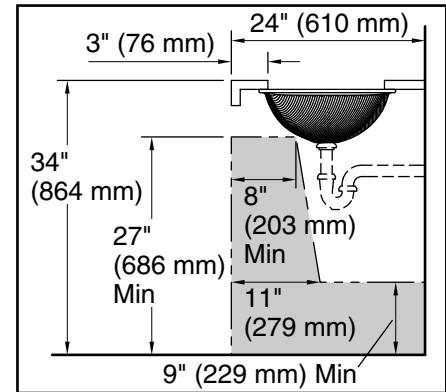

Recommended ADA Installation

Technical Information

All product dimensions are nominal.

Basin configuration: Single Bowl

Min. base cabinet width: 13" (330 mm)

Bowl area (Only): Length: 17-3/8" (441 mm)
 Width: 13" (330 mm)
 Bowl depth: 5-5/16" (135 mm)
 Water depth: 5-5/16" (135 mm)