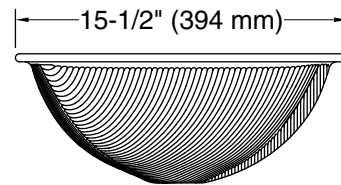

Recommended ADA Installation

Technical Information

All product dimensions are nominal.

Basin configuration: Single Bowl

Min. base cabinet width: 13" (330 mm)

Bowl area (Only): Length: 17-3/8" (441 mm)
 Width: 13" (330 mm)
 Bowl depth: 5-5/16" (135 mm)
 Water depth: 5-5/16" (135 mm)