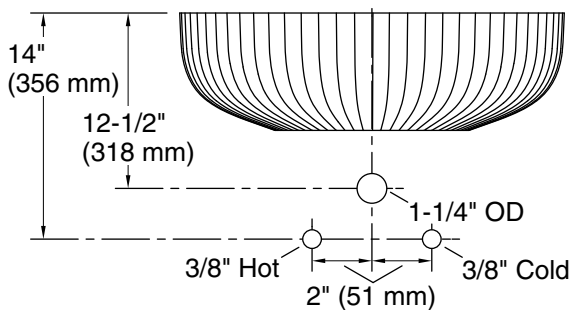

Recommended ADA Installation

Technical Information

All product dimensions are nominal.

Basin configuration: Single Bowl

Min. base cabinet width: 8" (203 mm)

Bowl area (Center): Length: 13-7/8" (352 mm)
Width: 13-7/8" (352 mm)
Bowl depth: 3-3/4" (95 mm)
Water depth: 3-3/4" (95 mm)