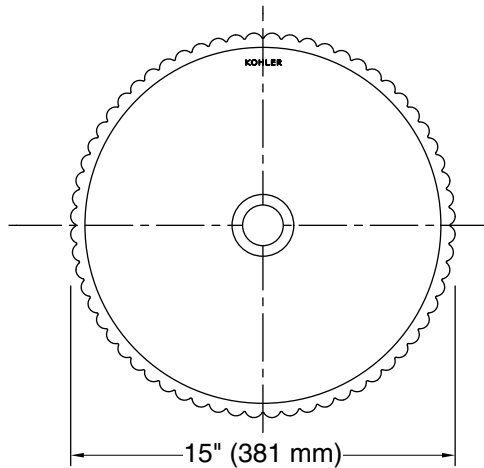

Recommended ADA Installation

Technical Information

All product dimensions are nominal.

Basin configuration: Single Bowl

Min. base cabinet width: 8" (203 mm)

Bowl area (Center): Length: 13-7/8" (352 mm)
Width: 13-7/8" (352 mm)
Bowl depth: 3-3/4" (95 mm)
Water depth: 3-3/4" (95 mm)