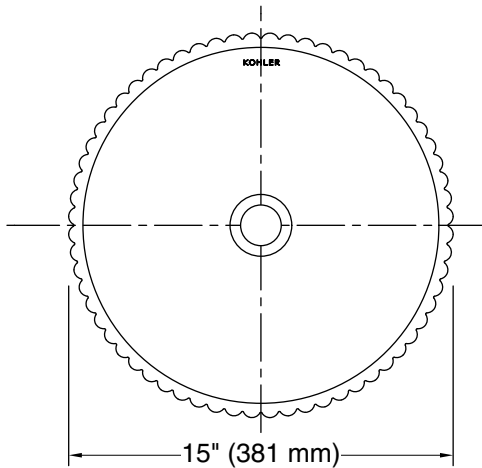

Recommended ADA Installation

Technical Information

All product dimensions are nominal.

Basin configuration: Single Bowl

Min. base cabinet width: 8" (203 mm)

Bowl area (Center): Length: 13-7/8" (352 mm)
Width: 13-7/8" (352 mm)
Bowl depth: 3-3/4" (95 mm)
Water depth: 3-3/4" (95 mm)