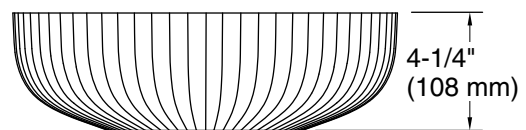

Recommended ADA Installation

Technical Information

All product dimensions are nominal.

Basin configuration: Single Bowl

Min. base cabinet width: 8" (203 mm)

Bowl area (Center): Length: 13-7/8" (352 mm)
Width: 13-7/8" (352 mm)
Bowl depth: 3-3/4" (95 mm)
Water depth: 3-3/4" (95 mm)