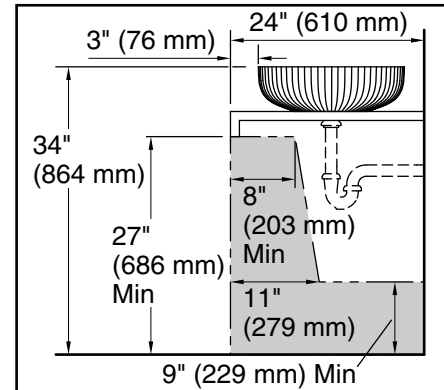

Recommended ADA Installation

Technical Information

All product dimensions are nominal.

Basin configuration: Single Bowl

Min. base cabinet width: 8" (203 mm)

Bowl area (Center): Length: 13-7/8" (352 mm)
Width: 13-7/8" (352 mm)
Bowl depth: 3-3/4" (95 mm)
Water depth: 3-3/4" (95 mm)

With overflow: No

Drain hole: 1-11/16" (43 mm)

Notes

Install this product according to the installation instructions.

ADA compliant when installed to the specific requirements of these regulations.