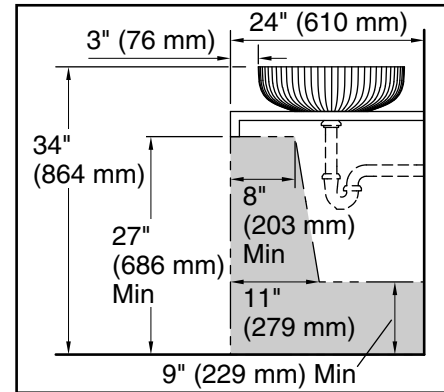

Recommended ADA Installation

Technical Information

All product dimensions are nominal.

Basin configuration: Single Bowl

Min. base cabinet width: 8" (203 mm)

Bowl area (Center): Length: 13-7/8" (352 mm)
Width: 13-7/8" (352 mm)
Bowl depth: 3-3/4" (95 mm)
Water depth: 3-3/4" (95 mm)