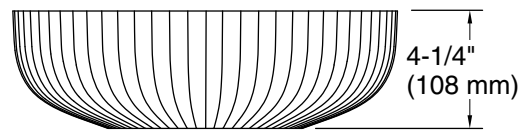

Recommended ADA Installation

Technical Information

All product dimensions are nominal.

Basin configuration: Single Bowl

Min. base cabinet width: 8" (203 mm)

Bowl area (Center): Length: 13-7/8" (352 mm)
Width: 13-7/8" (352 mm)
Bowl depth: 3-3/4" (95 mm)
Water depth: 3-3/4" (95 mm)