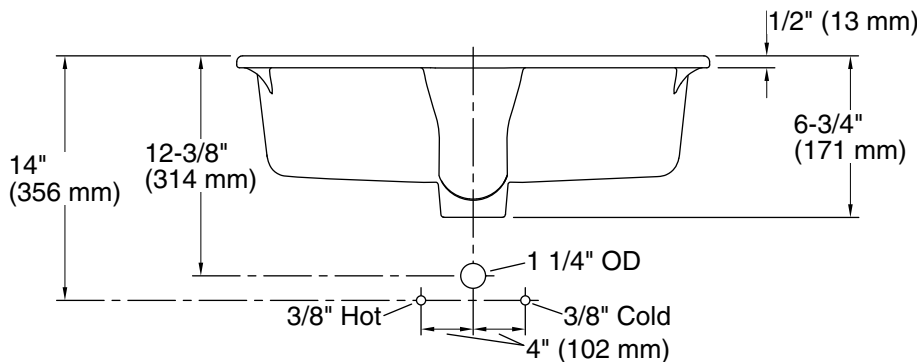

### Technical Information

All product dimensions are nominal.

- Basin configuration: Single Bowl
- Bowl area (Only): Length: 17-1/4" (438 mm)  
Width: 13" (330 mm)  
Water depth: 3-1/8" (79 mm)
- With overflow: Yes
- Drain hole: 1-3/4" (44 mm)
- Template: 1109226-7, required, not included