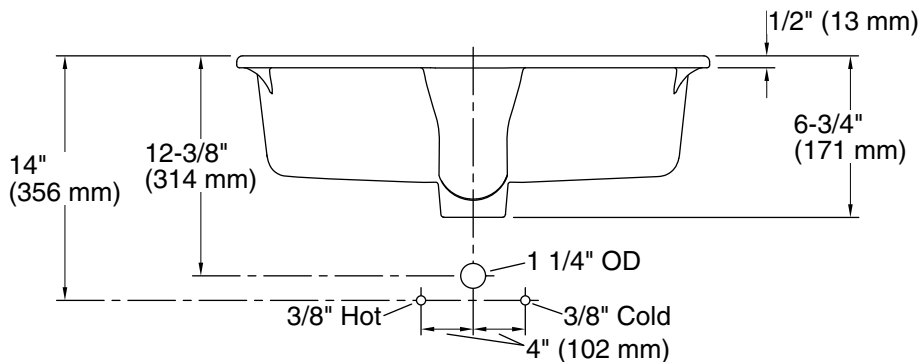

Technical Information

- All product dimensions are nominal.
- Bowl configuration: Single
- Bowl area (Only): Length: 17-1/4" (438 mm)
  Width: 13" (330 mm)
  Water depth: 3-1/8" (79 mm)
- With overflow: Yes
- Drain hole: 1-3/4" (44 mm)
- Template: 1109226-7, required, not included

Notes

- Install this product according to the installation instructions.
- NOTICE: Countertop manufacturer or cutter must use the current product template available at www.kohler.com, or by calling 1-800-4KOHLER. Kohler Co. is not responsible for cutout errors when the incorrect cutout template is used.
- ADA compliant when installed to the specific requirements of these regulations.