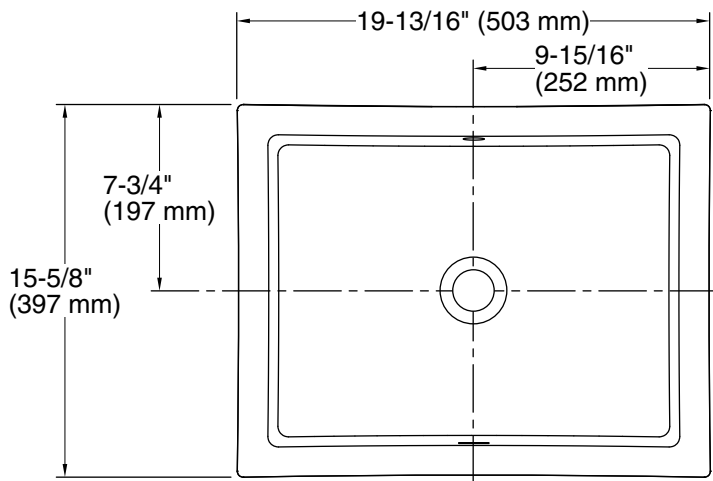

Technical Information

- All product dimensions are nominal.
- Bowl configuration: Single
- Bowl area (Only): Length: 17-1/4" (438 mm)
  Width: 13" (330 mm)
  Water depth: 3-1/8" (79 mm)
- With overflow: Yes
- Drain hole: 1-3/4" (44 mm)
- Template: 1109226-7, required, not included

Notes

- Install this product according to the installation instructions.
- NOTICE: Countertop manufacturer or cutter must use the current product template available at www.kohler.com, or by calling 1-800-4KOHLER. Kohler Co. is not responsible for cutout errors when the incorrect cutout template is used.
- ADA compliant when installed to the specific requirements of these regulations.