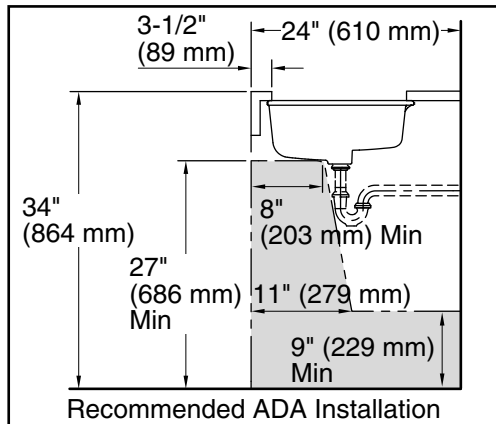

Technical Information

- All product dimensions are nominal.
- Bowl configuration: Single
- Bowl area (Only): Length: 17-1/4" (438 mm)
  Width: 13" (330 mm)
  Water depth: 3-1/8" (79 mm)
- With overflow: Yes
- Drain hole: 1-3/4" (44 mm)
- Template: 1109226-7, required, not included

Notes

- Install this product according to the installation instructions.
- NOTICE: Countertop manufacturer or cutter must use the current product template available at www.kohler.com, or by calling 1-800-4KOHLER. Kohler Co. is not responsible for cutout errors when the incorrect cutout template is used.
- ADA compliant when installed to the specific requirements of these regulations.