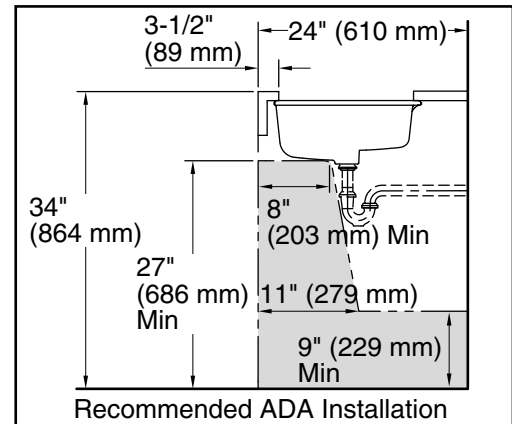

### Technical Information

All product dimensions are nominal.

- Basin configuration: Single Bowl
- Bowl area (Only): Length: 17-1/4" (438 mm)  
Width: 13" (330 mm)  
Water depth: 3-1/8" (79 mm)
- With overflow: Yes
- Drain hole: 1-3/4" (44 mm)
- Template: 1109226-7, required, not included