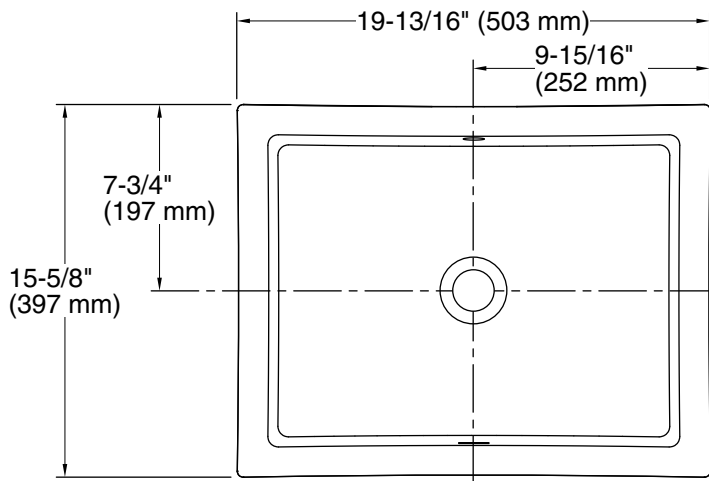

### Technical Information

All product dimensions are nominal.

- Basin configuration: Single Bowl
- Bowl area (Only): Length: 17-1/4" (438 mm)  
Width: 13" (330 mm)  
Water depth: 3-1/8" (79 mm)
- With overflow: Yes
- Drain hole: 1-3/4" (44 mm)
- Template: 1109226-7, required, not included