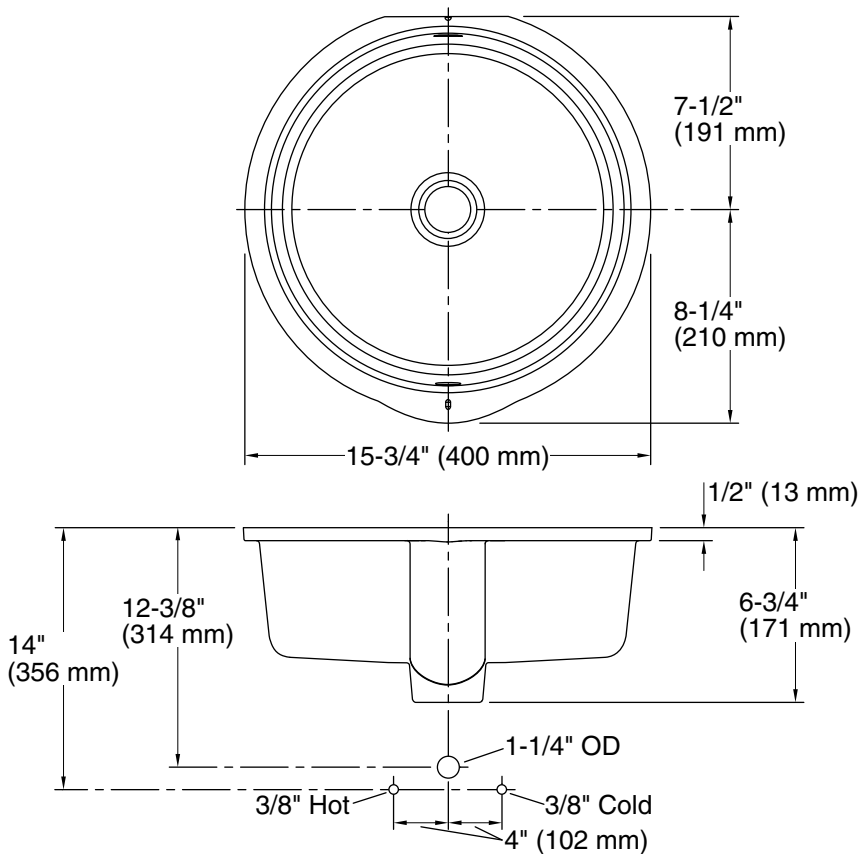

Features

- Geometric circular basin with vertical sides
- Overflow drain
- No faucet holes; requires wall- or counter-mount faucet
- 13-3/4" (349 mm) diameter

Material

- Vitreous china

Installation

- Undermount

Technical Information

All product dimensions are nominal.

Basin configuration:	Single Bowl
Basin area (Only):	Length: 13-3/4" (349 mm) Width: 13-3/4" (349 mm) Bowl depth: 5-1/16" (128 mm) Water depth: 3-1/8" (79 mm)
Drain hole:	1-3/4" (44 mm)
Template:	1109224-7, required, not included