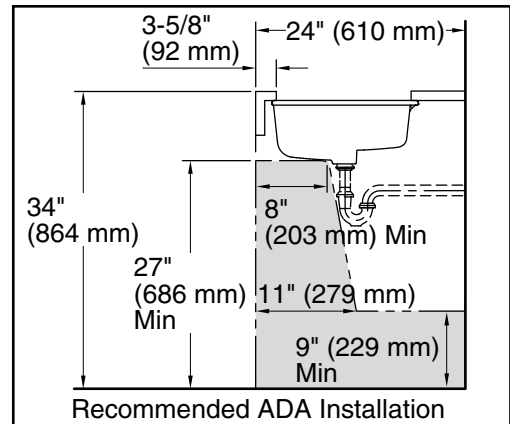

Features

- Geometric circular basin with vertical sides
- Overflow drain
- No faucet holes; requires wall- or counter-mount faucet
- 13-3/4" (349 mm) diameter

Material

- Vitreous china

Installation

- Undermount

Recommended Products/Accessories

- K-8998 P-Trap
- K-23726 Drain treatment
- K-23725 Cast iron cleaner

Included Components

- 1193643 Basin clamps

ADA

Codes/Standards

ASME A112.19.2/CSA B45.1
ADA
ICC/ANSI A117.1
IAPMO Certification

Technical Information

All product dimensions are nominal.

Basin configuration:	Single Bowl
Basin area (Only):	Length: 13-3/4" (349 mm) Width: 13-3/4" (349 mm) Bowl depth: 5-1/16" (128 mm) Water depth: 3-1/8" (79 mm)
Drain hole:	1-3/4" (44 mm)
Template:	1109224-7, required, not included