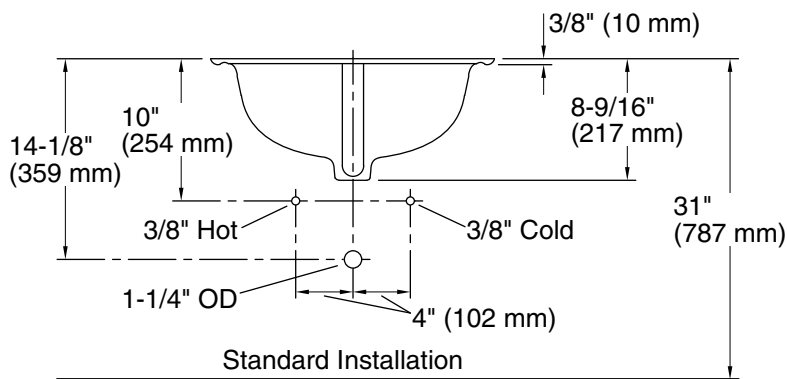

Features

- 4" (102 mm) centerset faucet holes
- Overflow drain
- Single-hole center-mount or 4" centers

Material

- KOHLER® enameled cast iron

Installation

- Undermount
- Drilled oversized to accommodate single-hole center-mount or centerset faucet

0

White

Technical Information

All product dimensions are nominal.

Basin configuration:	Single Bowl
Center(s):	4" (102 mm)
Bowl area (Only):	Length: 16" (406 mm) Width: 12" (305 mm) Water depth: 5" (127 mm)
With overflow:	Yes
Number of deck holes:	3
Faucet hole(s):	2-1/8" (54 mm)
Drain hole:	1-11/16" (43 mm)
Template:	114409-7, required, included