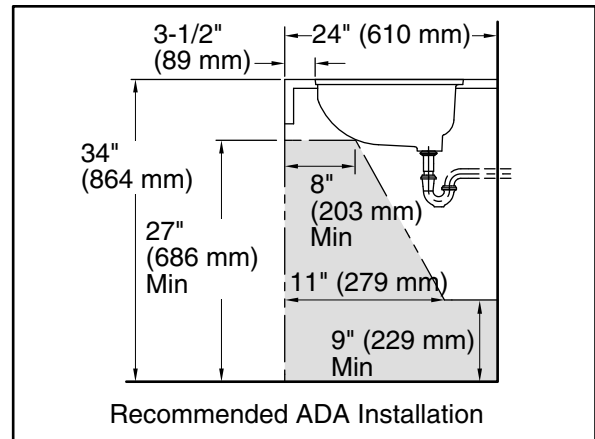

Features

- 4" (102 mm) centerset faucet holes
- Overflow drain
- Single-hole center-mount or 4" centers

Material

- KOHLER® enameled cast iron

Installation

- Undermount
- Drilled oversized to accommodate single-hole center-mount or centerset faucet

0

White

Technical Information

All product dimensions are nominal.

Basin configuration:	Single Bowl
Center(s):	4" (102 mm)
Bowl area (Only):	Length: 16" (406 mm) Width: 12" (305 mm) Water depth: 5" (127 mm)
With overflow:	Yes
Number of deck holes:	3
Faucet hole(s):	2-1/8" (54 mm)
Drain hole:	1-11/16" (43 mm)
Template:	114409-7, required, included