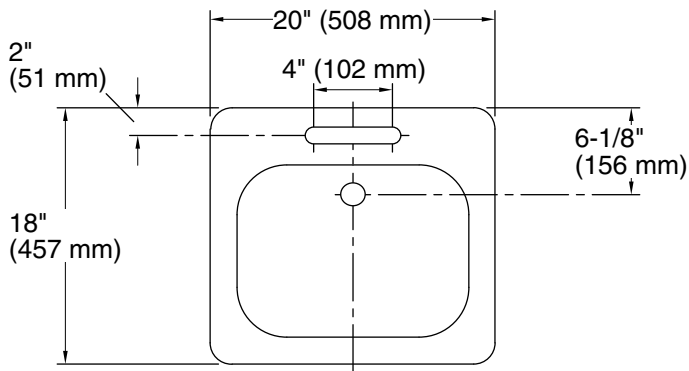

### Technical Information

All product dimensions are nominal.

Basin configuration:	Single Bowl
Center(s):	4" (102 mm)
Bowl area (Only):	Length: 16" (406 mm) Width: 12" (305 mm) Water depth: 5" (127 mm)
With overflow:	Yes
Number of deck holes:	3
Faucet hole(s):	2-1/8" (54 mm)
Drain hole:	1-11/16" (43 mm)
Template:	114409-7, required, included