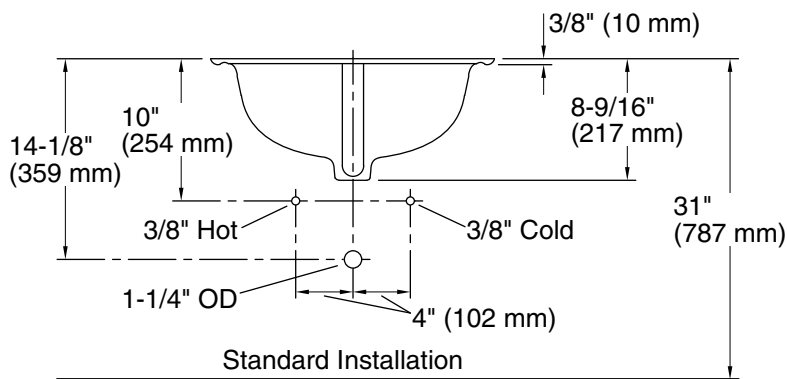

### Technical Information

All product dimensions are nominal.

Basin configuration:	Single Bowl
Center(s):	4" (102 mm)
Bowl area (Only):	Length: 16" (406 mm) Width: 12" (305 mm) Water depth: 5" (127 mm)
With overflow:	Yes
Number of deck holes:	3
Faucet hole(s):	2-1/8" (54 mm)
Drain hole:	1-11/16" (43 mm)
Template:	114409-7, required, included