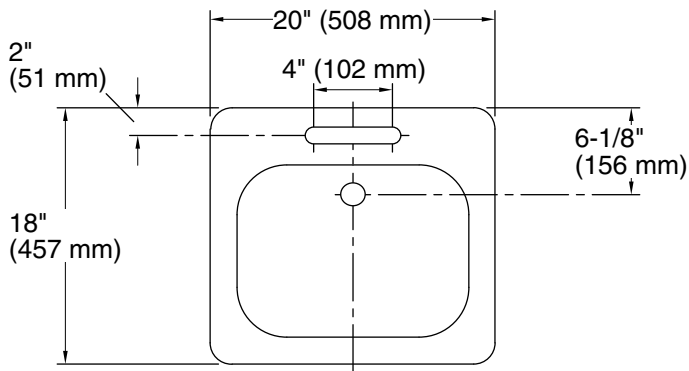

Features

- 4" (102 mm) centerset faucet holes
- Overflow drain
- Single-hole center-mount or 4" centers

Material

- KOHLER® enameled cast iron

Installation

- Undermount
- Drilled oversized to accommodate single-hole center-mount or centerset faucet

0

White

Technical Information

All product dimensions are nominal.

Basin configuration:	Single Bowl
Center(s):	4" (102 mm)
Bowl area (Only):	Length: 16" (406 mm) Width: 12" (305 mm) Water depth: 5" (127 mm)
With overflow:	Yes
Number of deck holes:	3
Faucet hole(s):	2-1/8" (54 mm)
Drain hole:	1-11/16" (43 mm)
Template:	114409-7, required, included