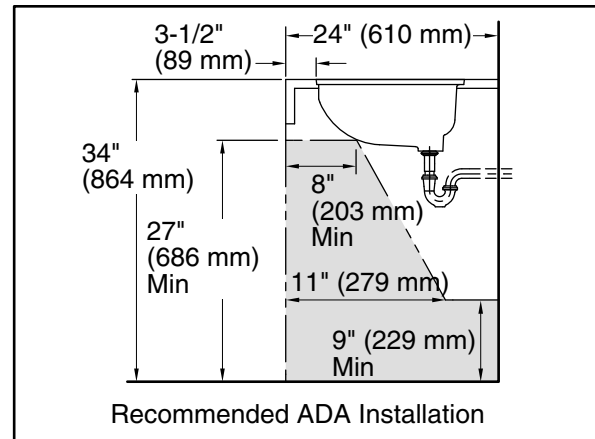

### Technical Information

All product dimensions are nominal.

Basin configuration:	Single Bowl
Center(s):	4" (102 mm)
Bowl area (Only):	Length: 16" (406 mm) Width: 12" (305 mm) Water depth: 5" (127 mm)
With overflow:	Yes
Number of deck holes:	3
Faucet hole(s):	2-1/8" (54 mm)
Drain hole:	1-11/16" (43 mm)
Template:	114409-7, required, included