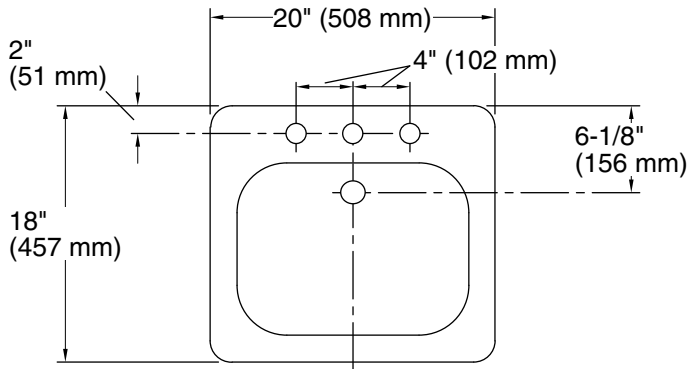

Tahoe®
20" rectangular undermount bathroom sink
K-2890-8U

Features

- 8" (203 mm) widespread faucet holes
- Overflow drain
- Single-hole center-mount or 8" centers

Material

- KOHLER® enameled cast iron

Installation

Available Colors/Finishes

Color tiles intended for reference only.

Color Code Description

	0	White
---	---	-------

Technical Information

All product dimensions are nominal.

Basin configuration:	Single Bowl
Center(s):	8" (203 mm)
Bowl area (Only):	Length: 16" (406 mm) Width: 12" (305 mm) Water depth: 5" (127 mm)
With overflow:	Yes
Number of deck holes:	3
Drain hole:	1-11/16" (43 mm)
Template:	114409-7, required, included