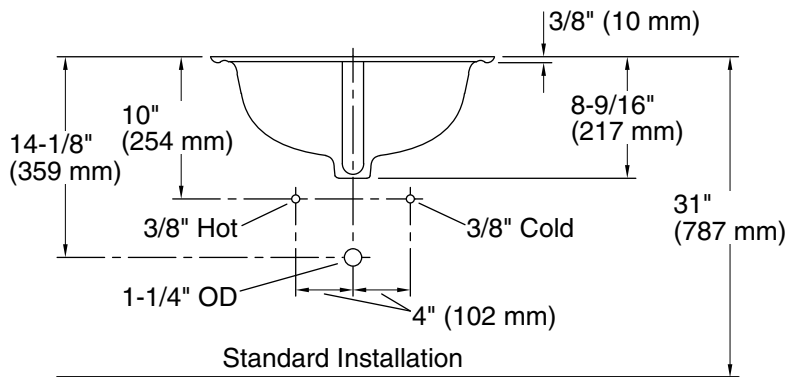

Tahoe®
20" rectangular undermount bathroom sink
K-2890-8U

Features

- 8" (203 mm) widespread faucet holes
- Overflow drain
- Single-hole center-mount or 8" centers

Material

- KOHLER® enameled cast iron

Installation

Available Colors/Finishes

Color tiles intended for reference only.

Color Code Description

	0	White
---	---	-------

Technical Information

All product dimensions are nominal.

Basin configuration:	Single Bowl
Center(s):	8" (203 mm)
Bowl area (Only):	Length: 16" (406 mm) Width: 12" (305 mm) Water depth: 5" (127 mm)
With overflow:	Yes
Number of deck holes:	3
Drain hole:	1-11/16" (43 mm)
Template:	114409-7, required, included