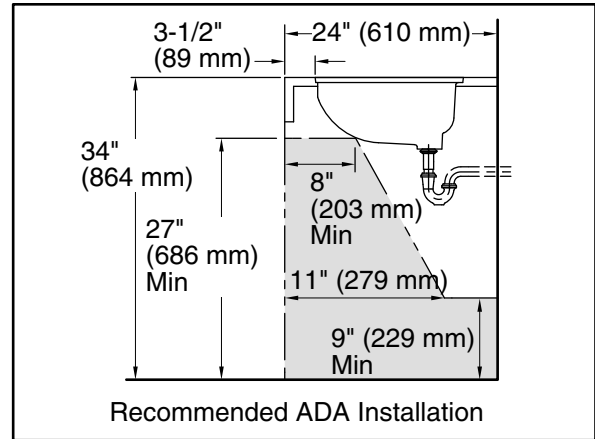

Available Colors/Finishes

Color tiles intended for reference only.

Color Code Description

	0	White
---	---	-------

Technical Information

All product dimensions are nominal.

Basin configuration:	Single Bowl
Center(s):	8" (203 mm)
Bowl area (Only):	Length: 16" (406 mm) Width: 12" (305 mm) Water depth: 5" (127 mm)
With overflow:	Yes
Number of deck holes:	3
Drain hole:	1-11/16" (43 mm)
Template:	114409-7, required, included