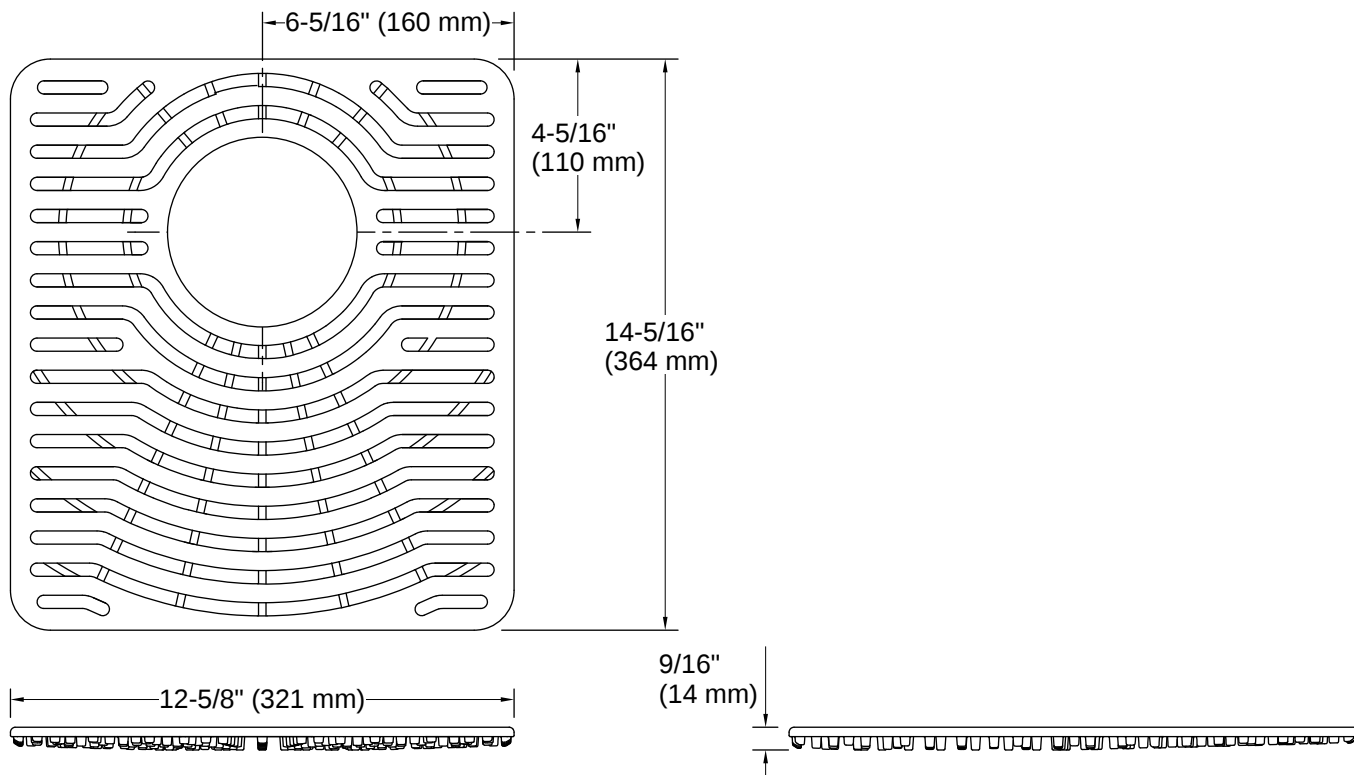

Installation Notes

Install this product according to the installation instructions.