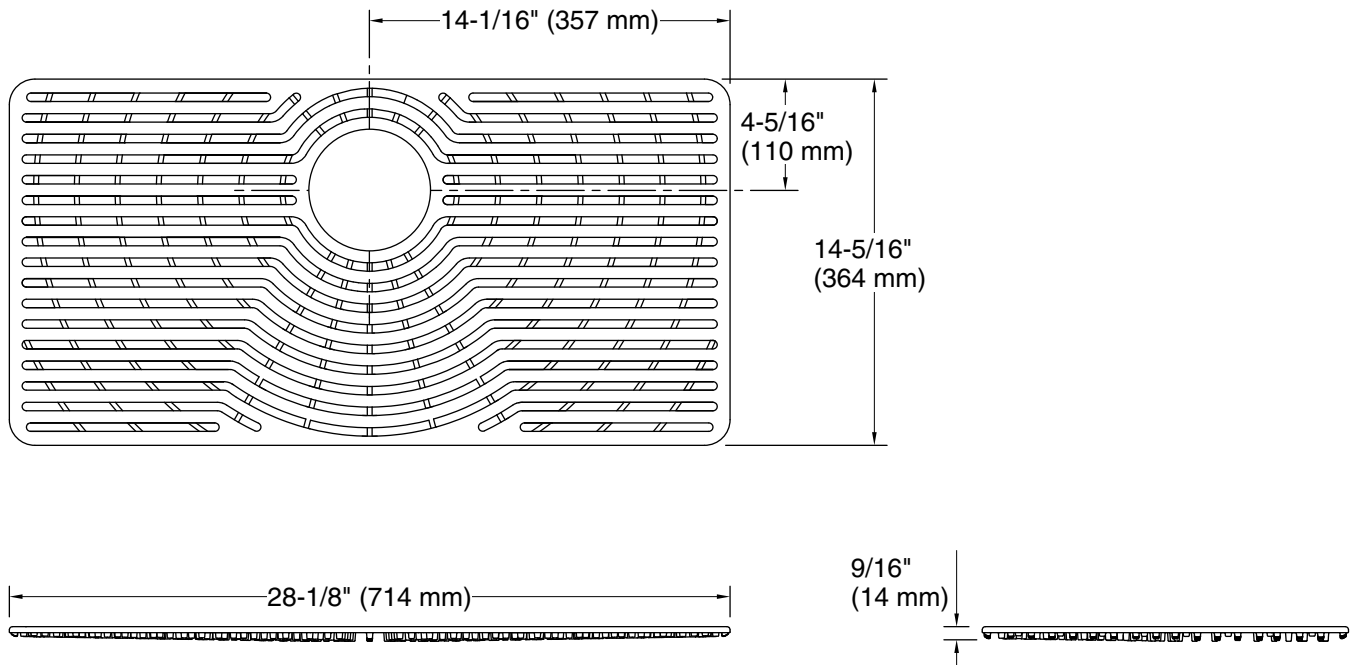

Color	Code	Description
	ASH	Ash Grey
	DVG	Dove Grey

Technical Information

All product dimensions are nominal.

Material: Silicone