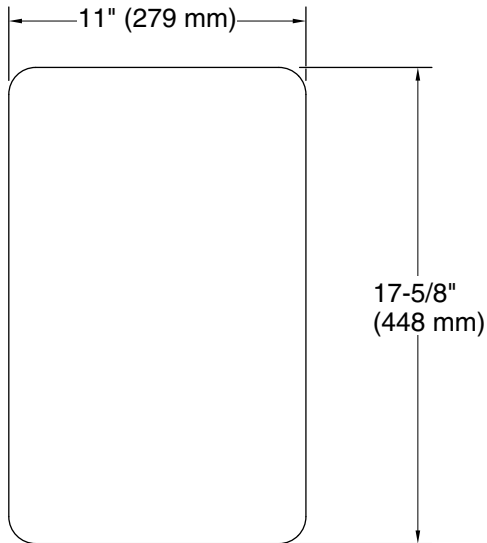

## Installation

- Cutting board rests on sink deck when sink is top-mounted or on countertop when undermounted

## Technical Information

All product dimensions are nominal.

Material: Wood