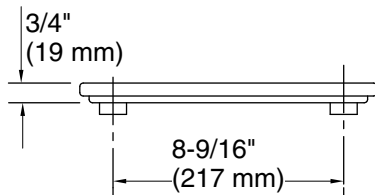

## Installation

- Cutting board rests on sink deck when sink is top-mounted or on countertop when undermounted

## Technical Information

All product dimensions are nominal.

Material: Wood