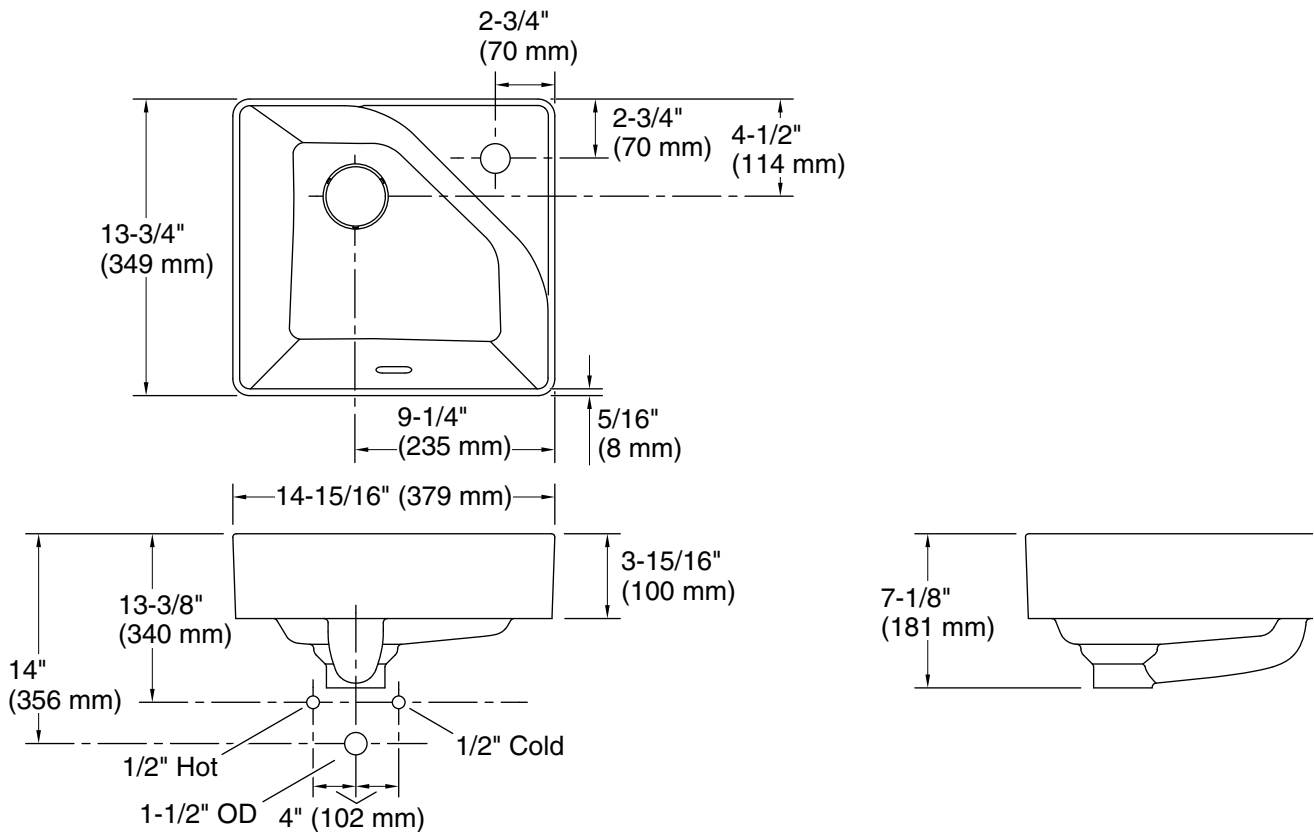

Features

- Deep square basin with a contemporary design minimizes splash
- Corner faucet deck with raised edge maximizes space and keeps water from spilling onto countertop
- Single faucet hole
- Thin angled edges allow you to customize your storage with included hanging accessories
- Rear drain placement increases vanity cabinet storage space underneath sink
- Unique front slotted overflow creates a sleek look
- Glazed finish is easy to clean
- Includes drain plug cap and mesh drain cover
- Coordinates with Spacity™ vanities (sold separately)

Material

- Vitreous china

Installation

- Semi-recessed vessel
- Drops partially below vanity top; requires countertop cutout

Codes/Standards

Plumbing Standards
GB/T 6952

See website for detailed warranty information.

Available Colors/Finishes

Color tiles intended for reference only.

Color	Code	Description
-------	------	-------------

	0	White
---	---	-------

Technical Information

All product dimensions are nominal.

Min. base cabinet width: 18-11/16" (475 mm)

Drain hole: 1-3/4" (45 mm)

Notes

Install this product according to the installation instructions.

NOTICE: Countertop manufacturer or cutter must use the cut-out template provided with the product, or a current one provided by Kohler Co. (call 1- 800-4KOHLER). Kohler Co. is not responsible for cutout errors when the incorrect cut-out template is used.