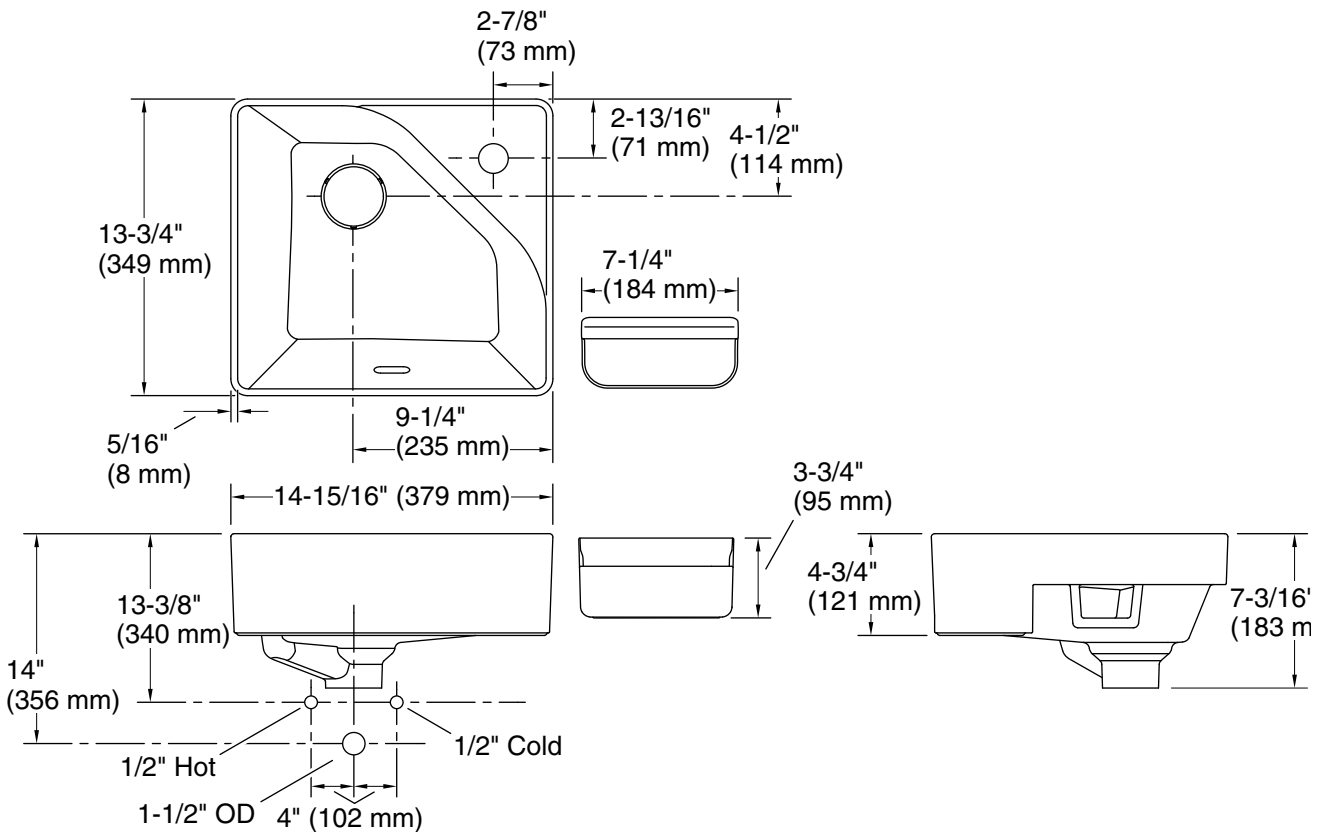

### Installation

- Semi-recessed vessel
- Drops partially below vanity top; requires countertop cutout

### Technical Information

All product dimensions are nominal.

Min. base cabinet width: 12-3/8" (315 mm)