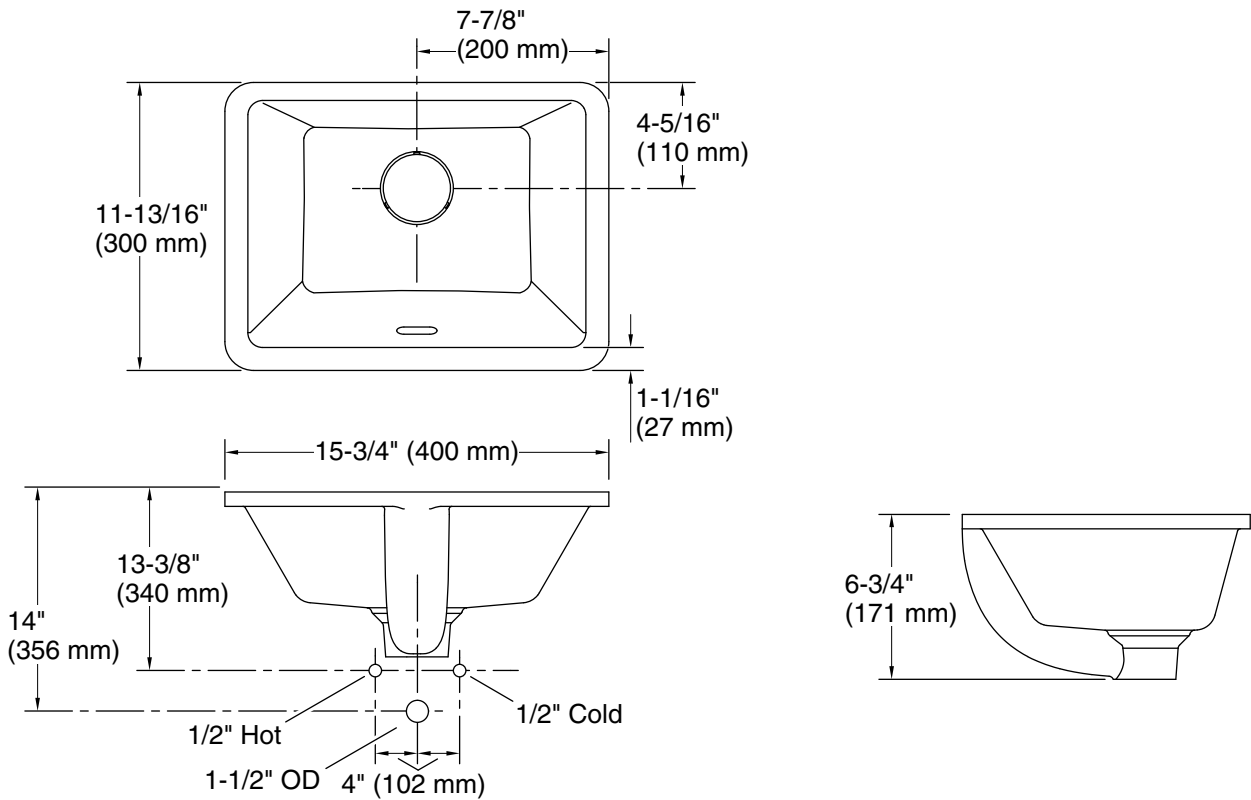

Features

- Deep rectangular basin with a contemporary design minimizes splash
- Rear drain placement increases vanity cabinet storage space underneath sink
- Unique front slotted overflow creates a sleek look
- Glazed finish is easy to clean
- No faucet holes; requires wall- or counter-mount faucet
- Includes drain plug cap
- Coordinates with Spacity™ vanities (sold separately)

Material

- Vitreous china

Installation

- Undermount

Codes/Standards

Plumbing Standards
GB/T 6952

See website for detailed warranty information.

Technical Information

All product dimensions are nominal.

Min. base cabinet width: 19-1/16" (485 mm)

Bowl area (Basin #1):
 Length: 13-11/16" (347 mm)
 Width: 9-15/16" (252 mm)
 Bowl depth: 4-5/16" (110 mm)
 Water depth: 3-1/8" (80 mm)

With overflow: Yes

Drain hole: 1-3/4" (45 mm)

Notes

Install this product according to the installation instructions.

Install this product according to the installation instructions.