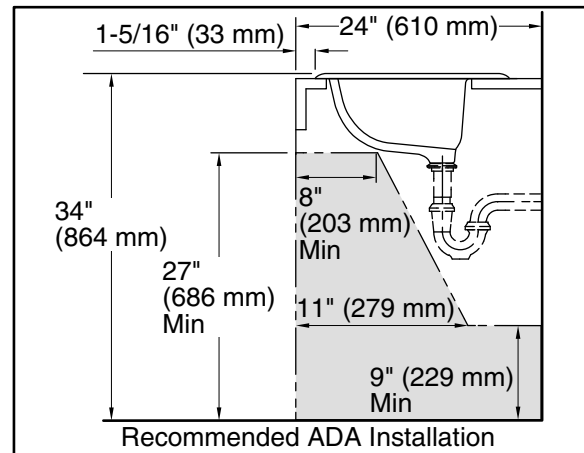

Tahoe®

21" rectangular drop-in bathroom sink
K-2895-4

Features

- 4" (102 mm) centerset faucet holes
- Overflow drain

Material

- KOHLER® enameled cast iron

Installation

- Drop-in

■ 0 White

Technical Information

All product dimensions are nominal.

Basin configuration:	Single Bowl
Center(s):	4" (102 mm)
Bowl area (Only):	Length: 16" (406 mm) Width: 12" (305 mm) Water depth: 5" (127 mm)
With overflow:	Yes
Number of deck holes:	3
Faucet hole(s):	1-1/4" (32 mm)
Drain hole:	1-3/4" (44 mm)
Template:	116586-7, required, included