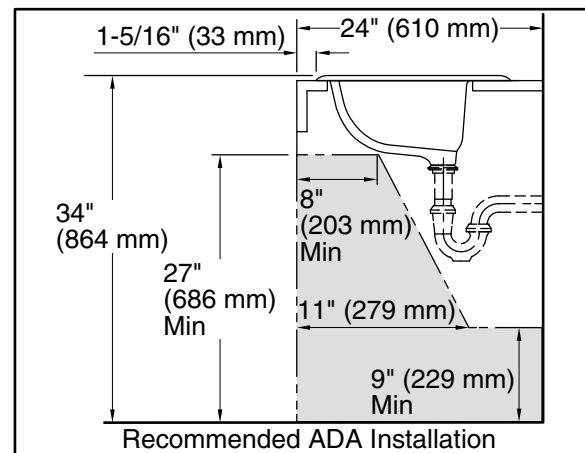

Technical Information

All product dimensions are nominal.

Basin configuration:	Single Bowl
Center(s):	4" (102 mm)
Bowl area (Only):	Length: 16" (406 mm) Width: 12" (305 mm) Water depth: 5" (127 mm)
With overflow:	Yes
Number of deck holes:	3
Faucet hole(s):	1-1/4" (32 mm)
Drain hole:	1-3/4" (44 mm)
Template:	116586-7, required, included

Notes

Install this product according to the installation instructions.

ADA, CSA B651 compliant when installed to the specific requirements of these regulations.