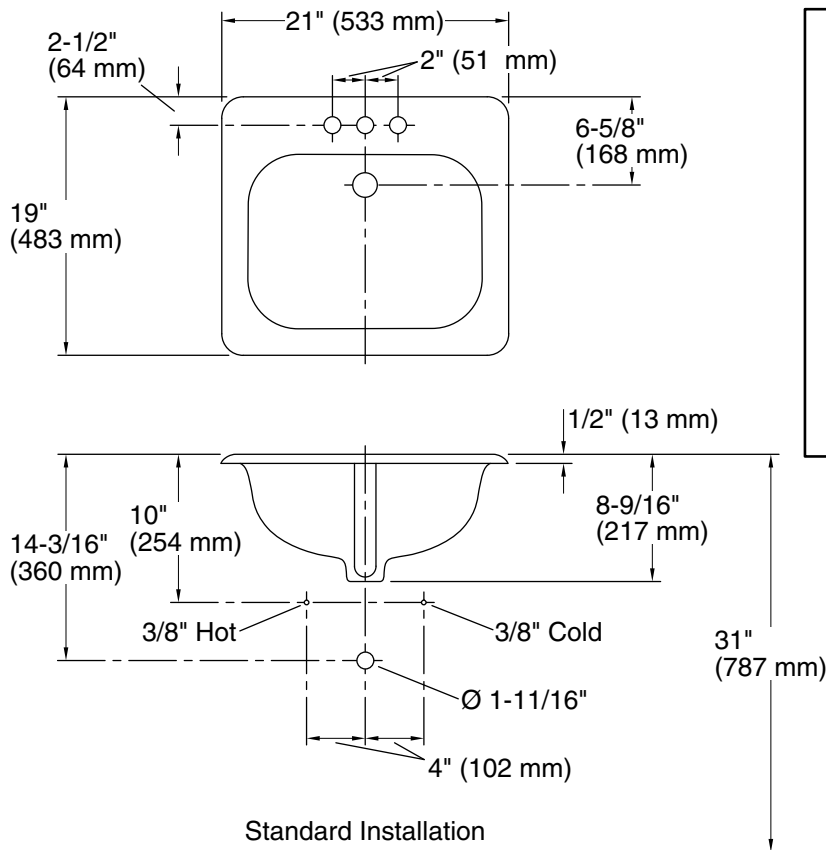

Tahoe®

21" rectangular drop-in bathroom sink
K-2895-4

Features

- 4" (102 mm) centerset faucet holes
- Overflow drain

Material

- KOHLER® enameled cast iron

Installation

- Drop-in

■ 0 White

Technical Information

All product dimensions are nominal.

Basin configuration:	Single Bowl
Center(s):	4" (102 mm)
Bowl area (Only):	Length: 16" (406 mm) Width: 12" (305 mm) Water depth: 5" (127 mm)
With overflow:	Yes
Number of deck holes:	3
Faucet hole(s):	1-1/4" (32 mm)
Drain hole:	1-3/4" (44 mm)
Template:	116586-7, required, included