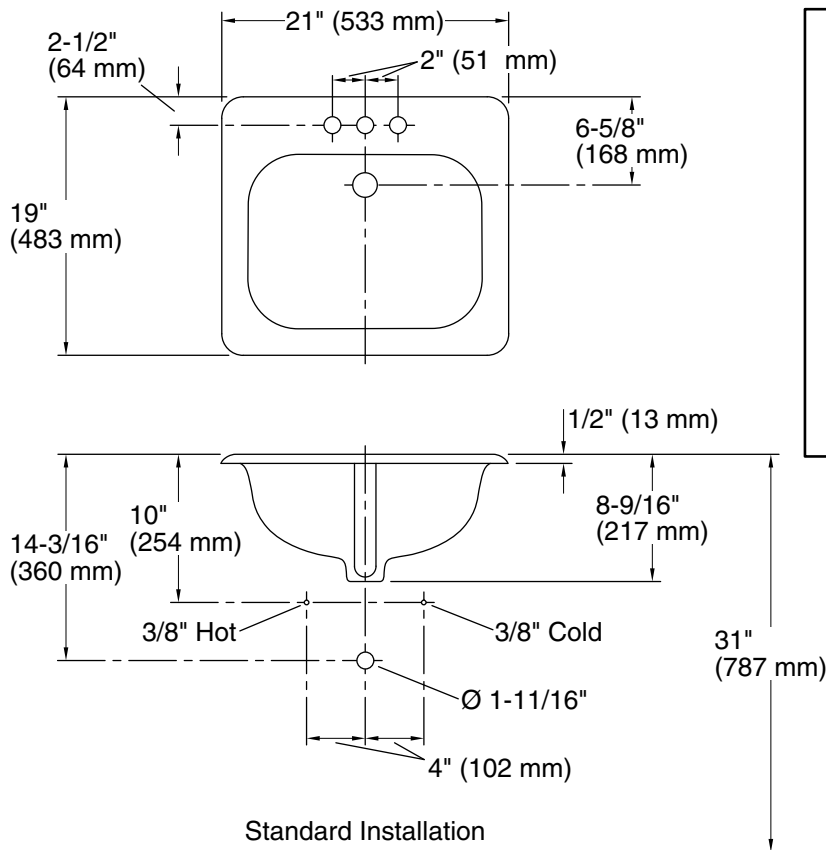

Tahoe®

21" rectangular drop-in bathroom sink
K-2895-4

Features

- 4" (102 mm) centerset faucet holes
- Overflow drain

Material

- KOHLER® enameled cast iron

Installation

- Drop-in

See website for detailed warranty information.

Available Colors/Finishes

Color tiles intended for reference only.

Color Code Description

	0	White
---	---	-------

Technical Information

All product dimensions are nominal.

Basin configuration:	Single Bowl
Center(s):	4" (102 mm)
Bowl area (Only):	Length: 16" (406 mm) Width: 12" (305 mm) Water depth: 5" (127 mm)
With overflow:	Yes
Number of deck holes:	3
Faucet hole(s):	1-1/4" (32 mm)
Drain hole:	1-3/4" (44 mm)
Template:	116586-7, required, included