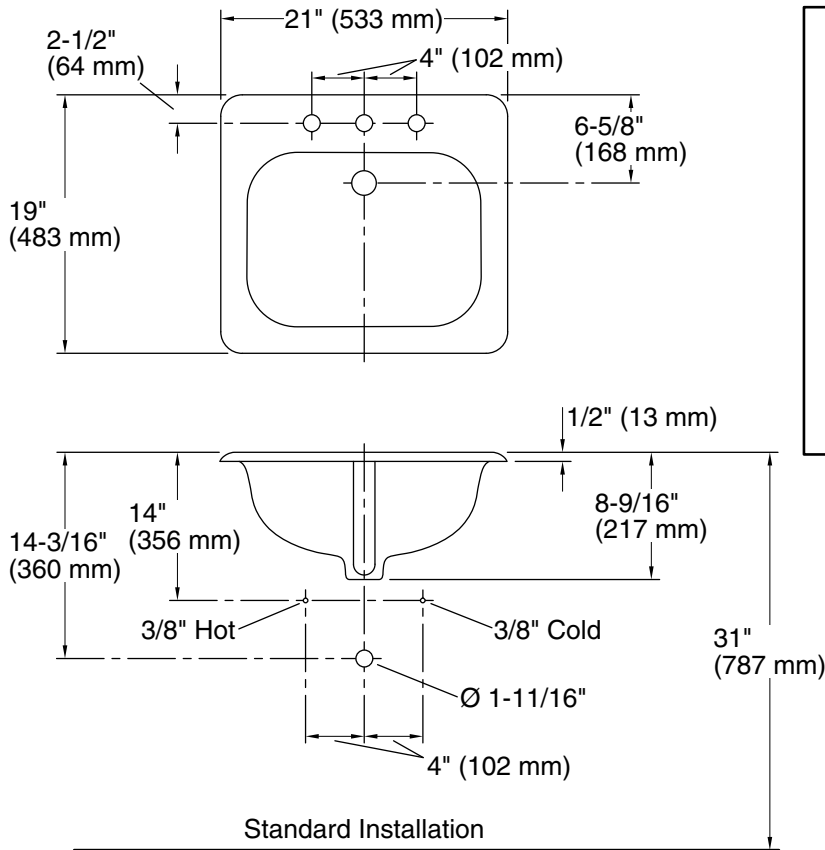

Tahoe®
21" rectangular drop-in bathroom sink
K-2895-8

Features

- 8" (203 mm) widespread faucet holes
- Overflow drain

Material

- KOHLER® enameled cast iron

Installation

- Drop-in

Recommended Products/Accessories

See website for detailed warranty information.

Available Colors/Finishes

Color tiles intended for reference only.

Color Code Description

	0	White
---	---	-------

Technical Information

All product dimensions are nominal.

Basin configuration:	Single Bowl
Center(s):	8" (203 mm)
Bowl area (Only):	Length: 16" (406 mm) Width: 12" (305 mm) Water depth: 5" (127 mm)
With overflow:	Yes
Number of deck holes:	3
Faucet hole(s):	1-3/4" (44 mm)
Drain hole:	1-11/16" (43 mm)
Template:	116586-7, required, included