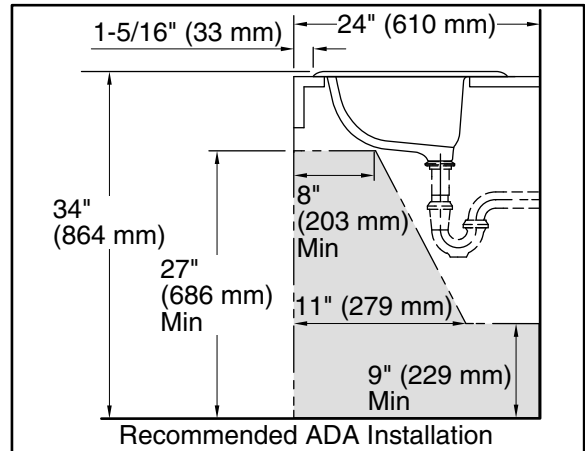

Technical Information

All product dimensions are nominal.

Basin configuration:	Single Bowl
Center(s):	8" (203 mm)
Bowl area (Only):	Length: 16" (406 mm) Width: 12" (305 mm) Water depth: 5" (127 mm)
With overflow:	Yes
Number of deck holes:	3
Faucet hole(s):	1-3/4" (44 mm)
Drain hole:	1-11/16" (43 mm)
Template:	116586-7, required, included

Notes

Install this product according to the installation instructions.

ADA, CSA B651 compliant when installed to the specific requirements of these regulations.