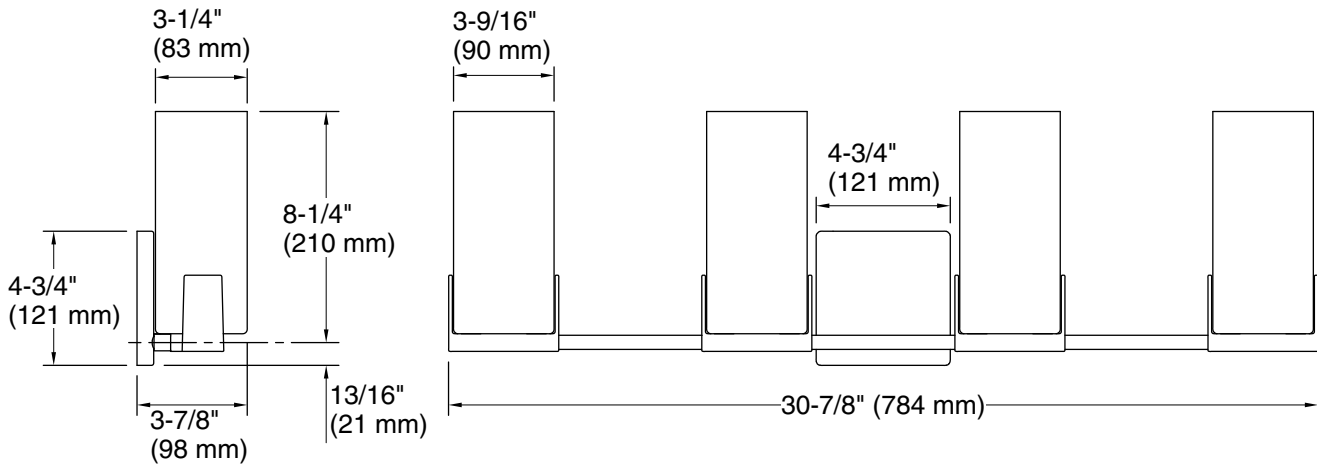

Required Electrical Service

One circuit required.

120 V, 2 A

Technical Information

All product dimensions are nominal.

Material: Glass, Steel, Aluminum, Zinc

Number of Lights: 4

Lighting Type: Socket-based

Socket Type: E-26 Medium

Number of Shades: 4

Shade Type: Frosted Glass

Hanging Type: Non-hanging

Notes

Install this product according to the installation instructions.