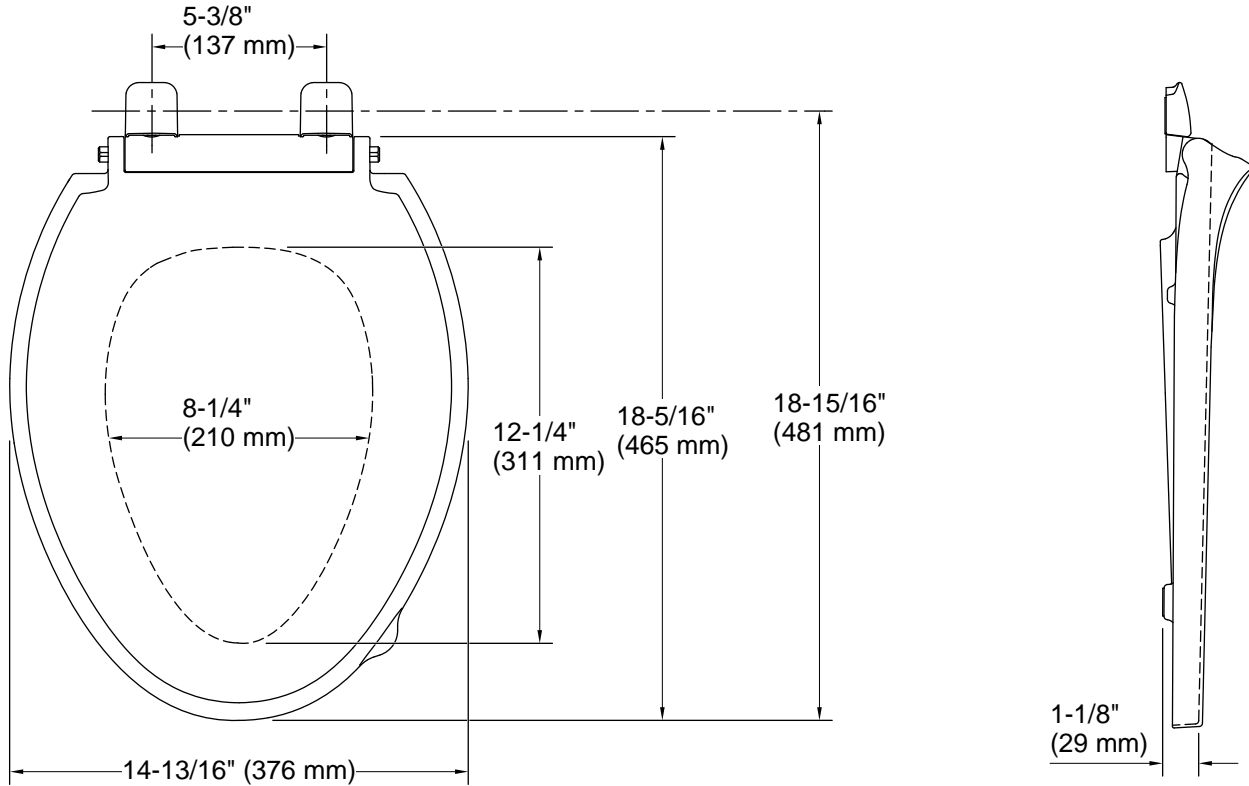

### Technical Information

All product dimensions are nominal.

Seat shape type: Elongated  
Seat front type: Closed-front  
Seat-mounting holes: 5-7/16" (137 mm)