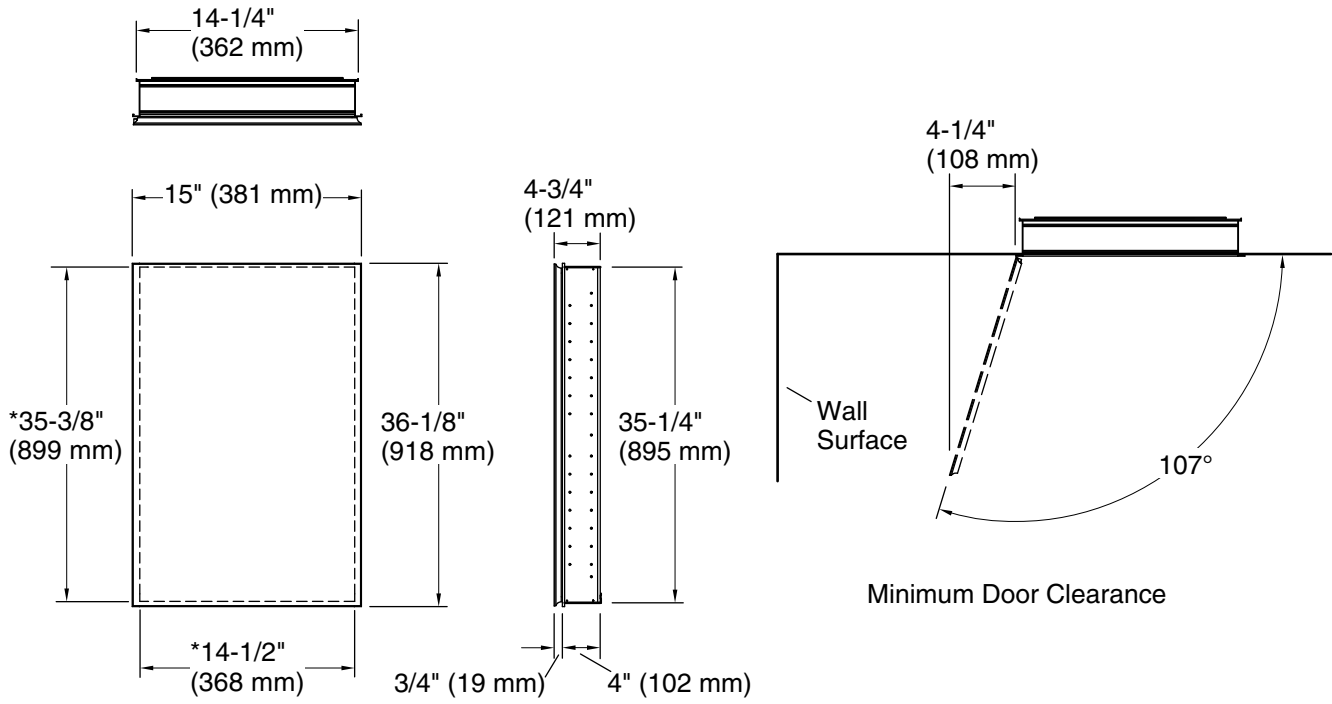

* Recess-Mount Cutout

Technical Information

All product dimensions are nominal.

Notes

Install this product according to the installation guide.

When determining the height of the medicine cabinet, ensure the mirrored door will clear all obstacles (such as a faucet). A minimum distance of 3" (76 mm) is required.

For surface-mount, use anchors (not provided) rated for the loaded weight of this product.