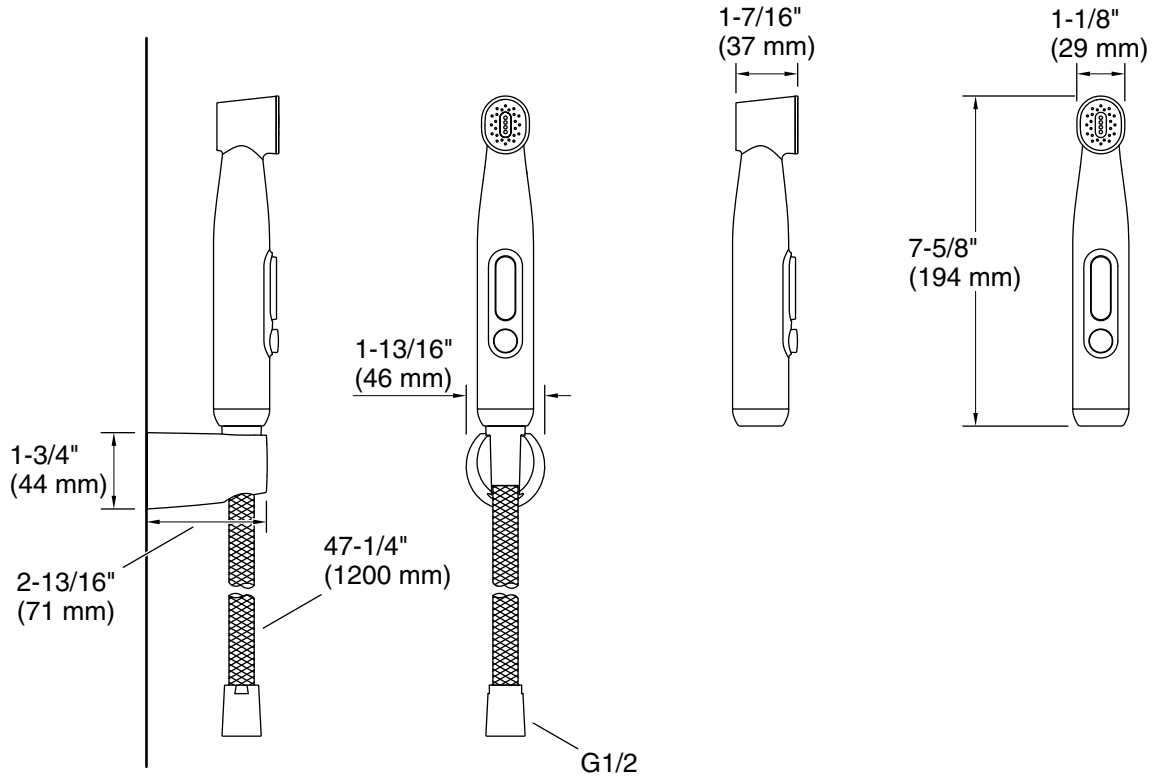

Features

- Multifunction handheld faucet provides two spray experiences: MicroBubble for cleansing power and targeted for cleaning efficiency
- MicroBubble spray infuses tiny bubbles into water to help clean pores and leave skin feeling refreshed
- Includes 47-1/4" (1200 mm) hose and wall-mount holder

Material

- Premium material construction for durability and reliability
- KOHLER® finishes resist corrosion and tarnishing

Installation

- Wall-mount holder can be mounted with or without drilled holes for easy installation
- G 1/2 connection

Codes/Standards

None Applicable

See website for detailed warranty information.

Technical Information

All product dimensions are nominal.

Handshower:

Rated maximum flow: 3.4 gal/min (12.9 l/min)

Showerhead/Body Spray:

Rated maximum flow: 3.4 gal/min (12.9 l/min)

Notes

Install this product according to the installation guide.