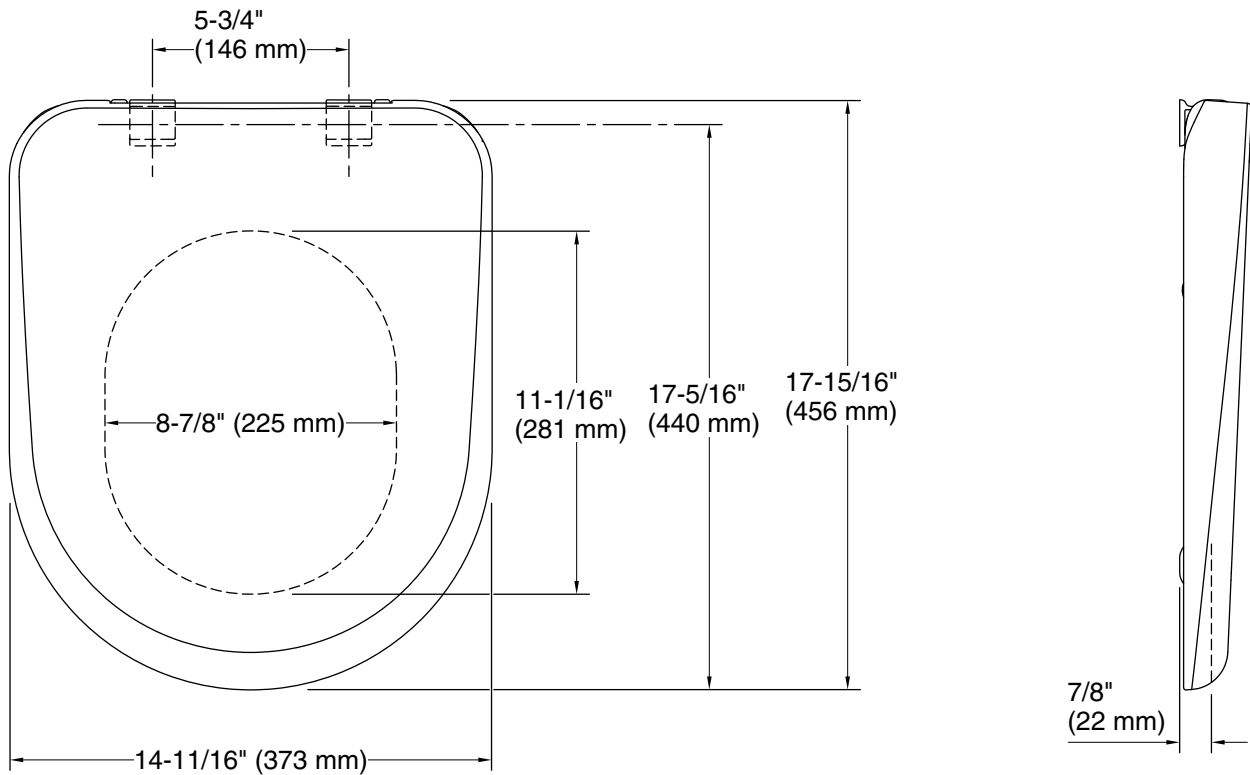

Color tiles intended for reference only.

Color	Code	Description
-------	------	-------------

	0	White
---	---	-------

Technical Information

All product dimensions are nominal.

Seat shape type: Round-front
Seat front type: Closed-front
Seat hinge type: Check
Seat-mounting holes: 5-7/8" (149 mm)