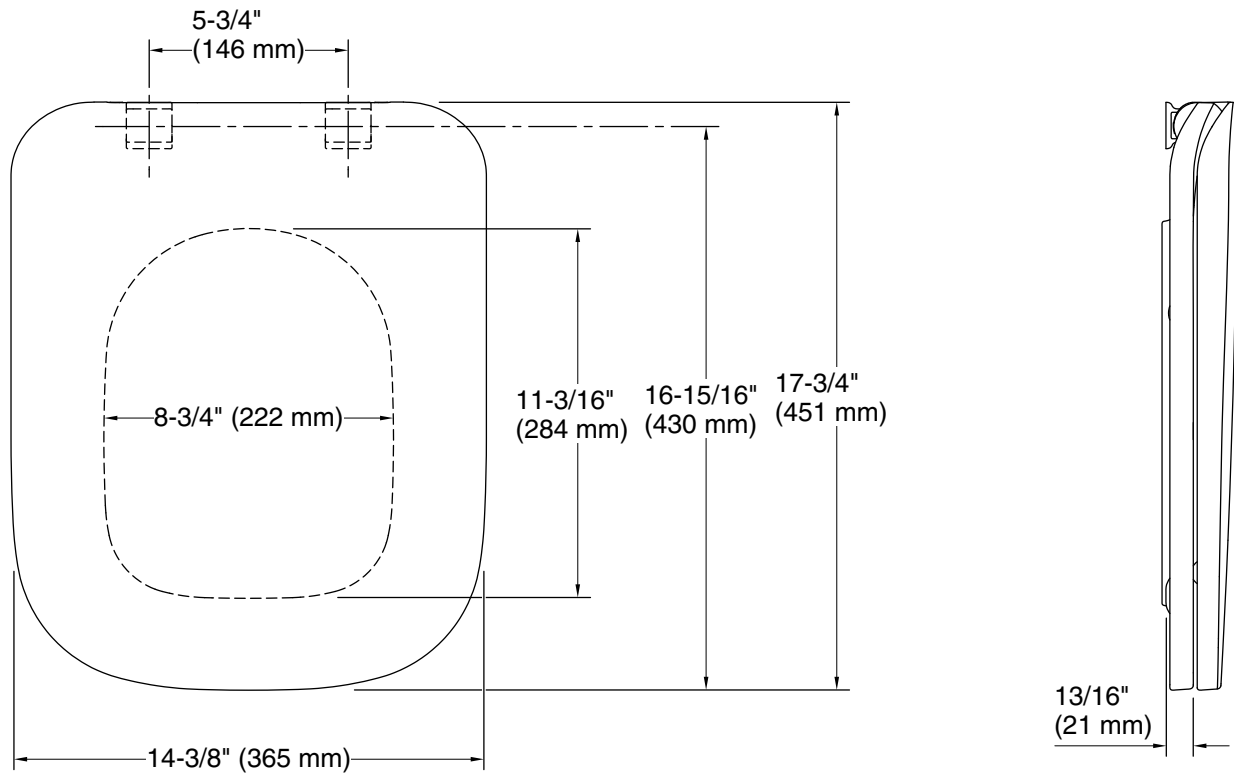

Color tiles intended for reference only.

Color	Code	Description
-------	------	-------------

	0	White
---	---	-------

Technical Information

All product dimensions are nominal.

Seat shape type: Round-front
Seat front type: Closed-front
Seat hinge type: Check
Seat-mounting holes: 5-7/8" (150 mm)