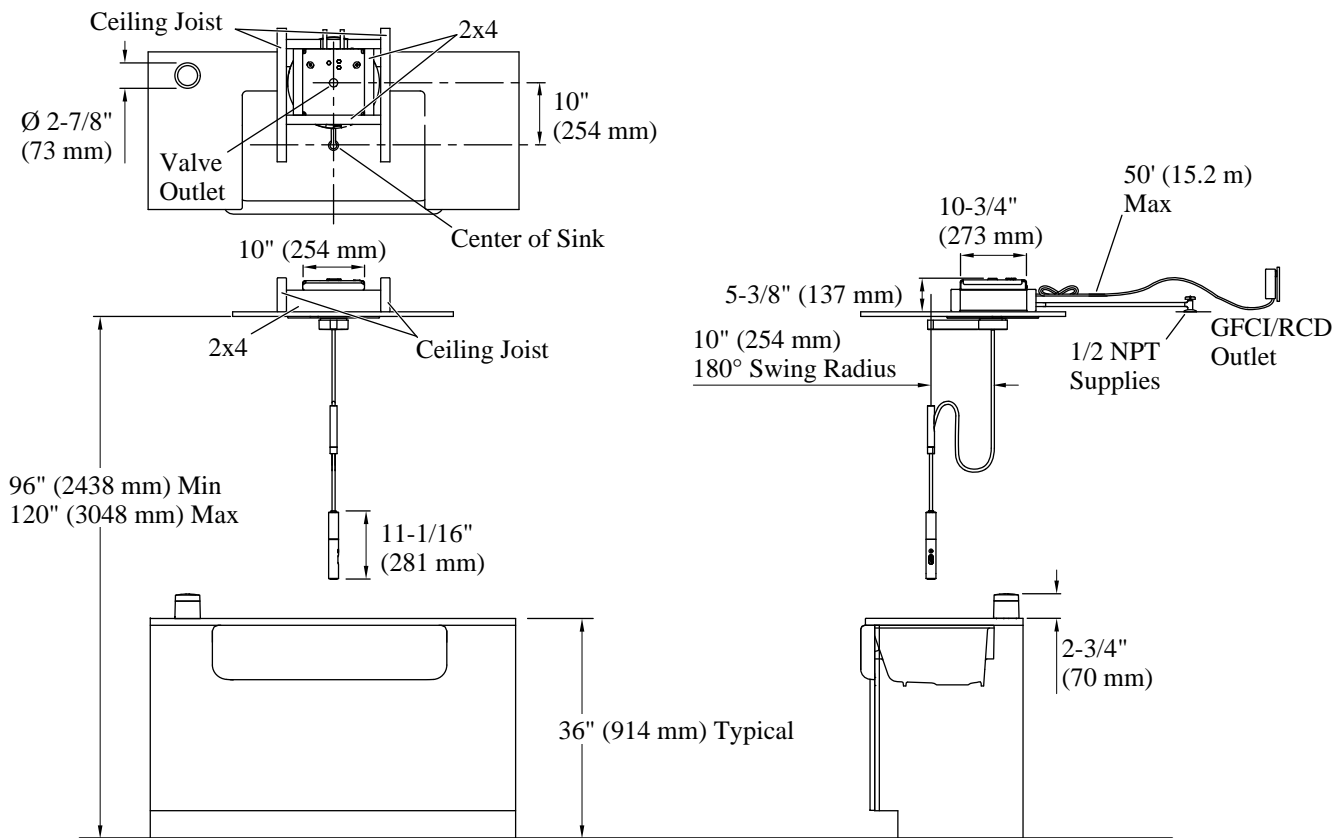

Required Electrical Service

One dedicated circuit required.

Controller module: 110/220 V, 50/60 Hz

Technical Information

All product dimensions are nominal.

Power source: Battery - DC, included

Faucet:

Flow rate: 1.5 gal/min (5.7 l/min)

Drain included: No

Handshower:

Rated maximum flow: 0 gal/min (0 l/min)

Charge voltage: USB 5 V

Charge time: 4 hours

Pressure/fixture Supply Requirements

Fixture pressure max (static): 120 psi (827.4 kPa)

Fixture pressure min (static): 20 psi (137.9 kPa)

1-800-4KOHLER (1-800-456-4537)

Kohler Co. reserves the right to make revisions without notice to product specifications.

For the most current Specification Sheet, go to www.kohler.com USA or www.kohler.ca Canada

10-20-2024 23:38 - US/CA

Notes

Install this product according to the installation instructions.

This faucet should not be installed in a location where there is a vaulted ceiling.

The rough-in box must be installed in line with the ceiling joists. Angular installation can damage the structural integrity of the ceiling joists.

Access must be provided for supply stops and electrical outlet.

The ceiling must be level.