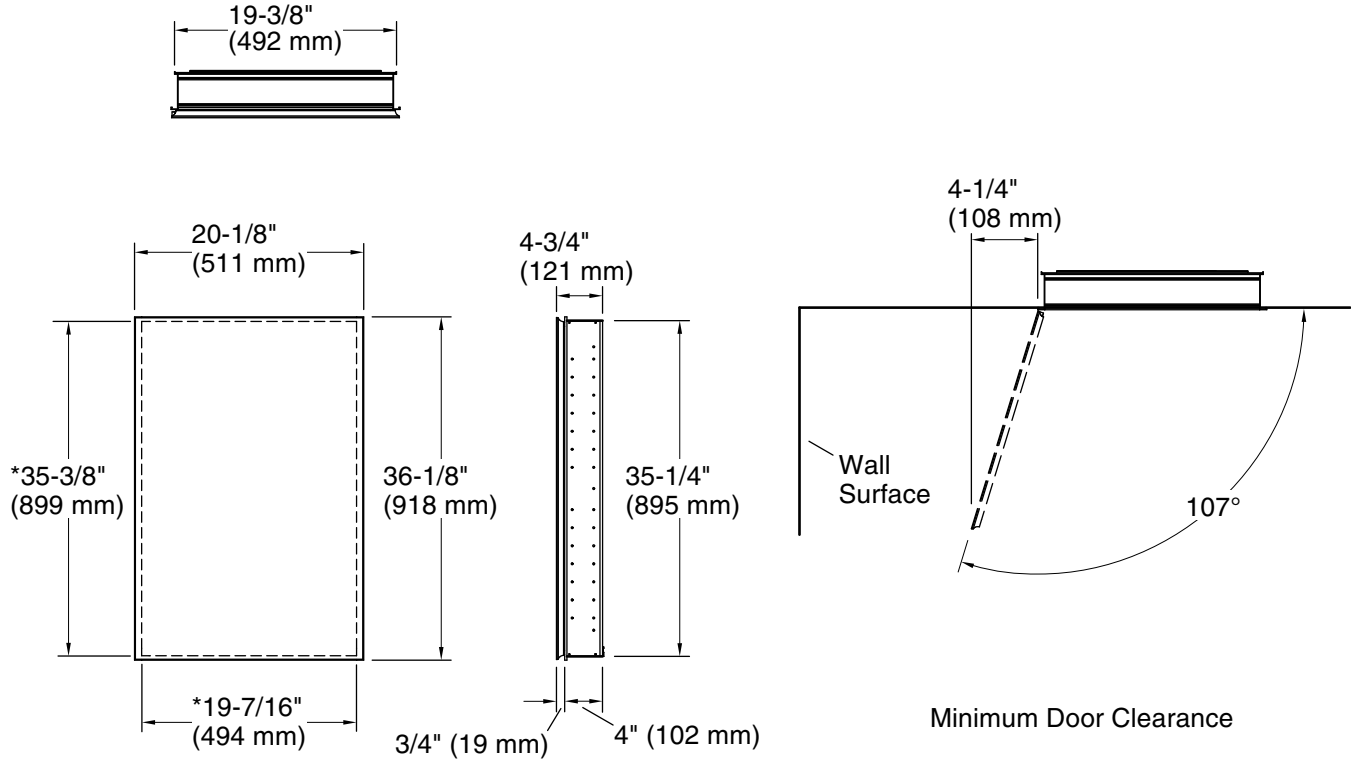

* Recess-Mount Cutout

Technical Information

All product dimensions are nominal.

Notes

Install this product according to the installation guide.

When determining the height of the medicine cabinet, ensure the mirrored door will clear all obstacles (such as a faucet). A minimum distance of 3" (76 mm) is required.

For surface-mount, use anchors (not provided) rated for the loaded weight of this product.