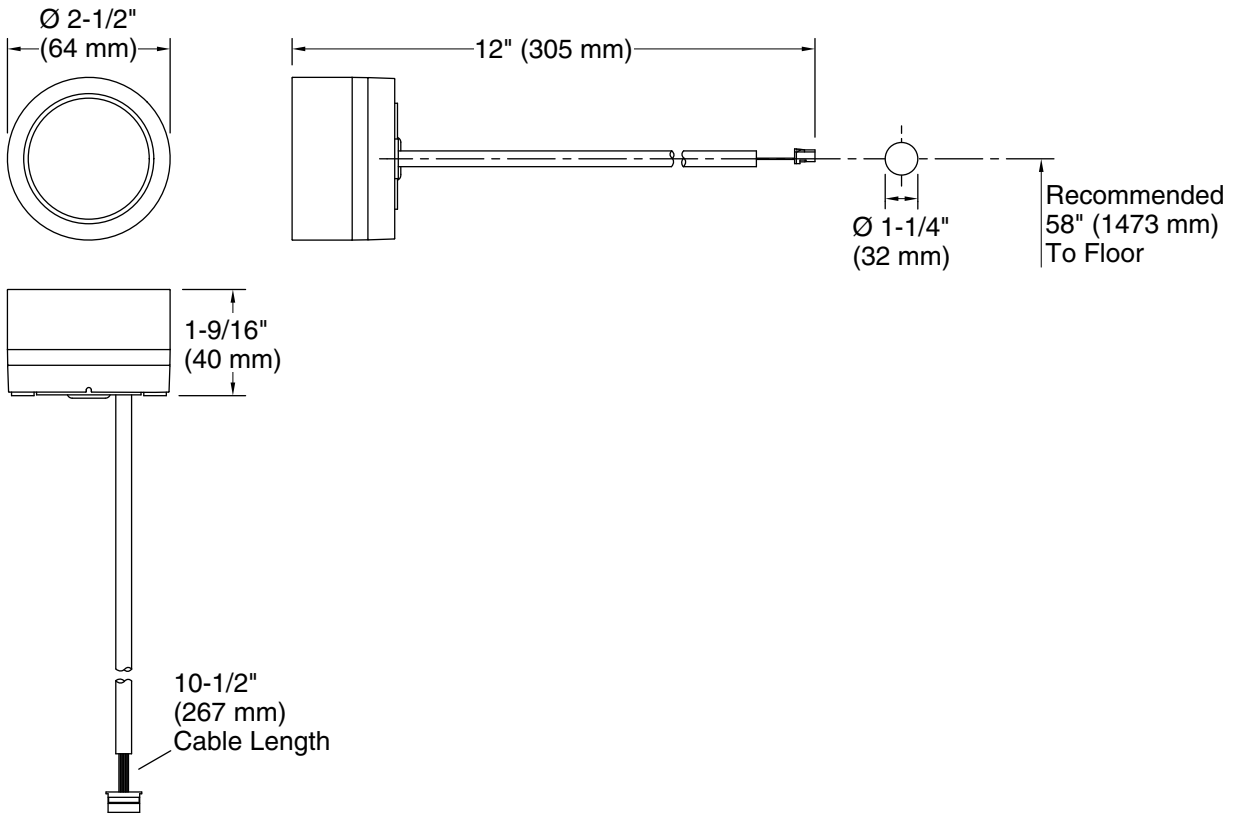

Available Colors/Finishes

Color tiles intended for reference only.

Color	Code	Description
	CP	Polished Chrome
	BL	Matte Black

Technical Information

All product dimensions are nominal.

Drain included: No

Handshower: